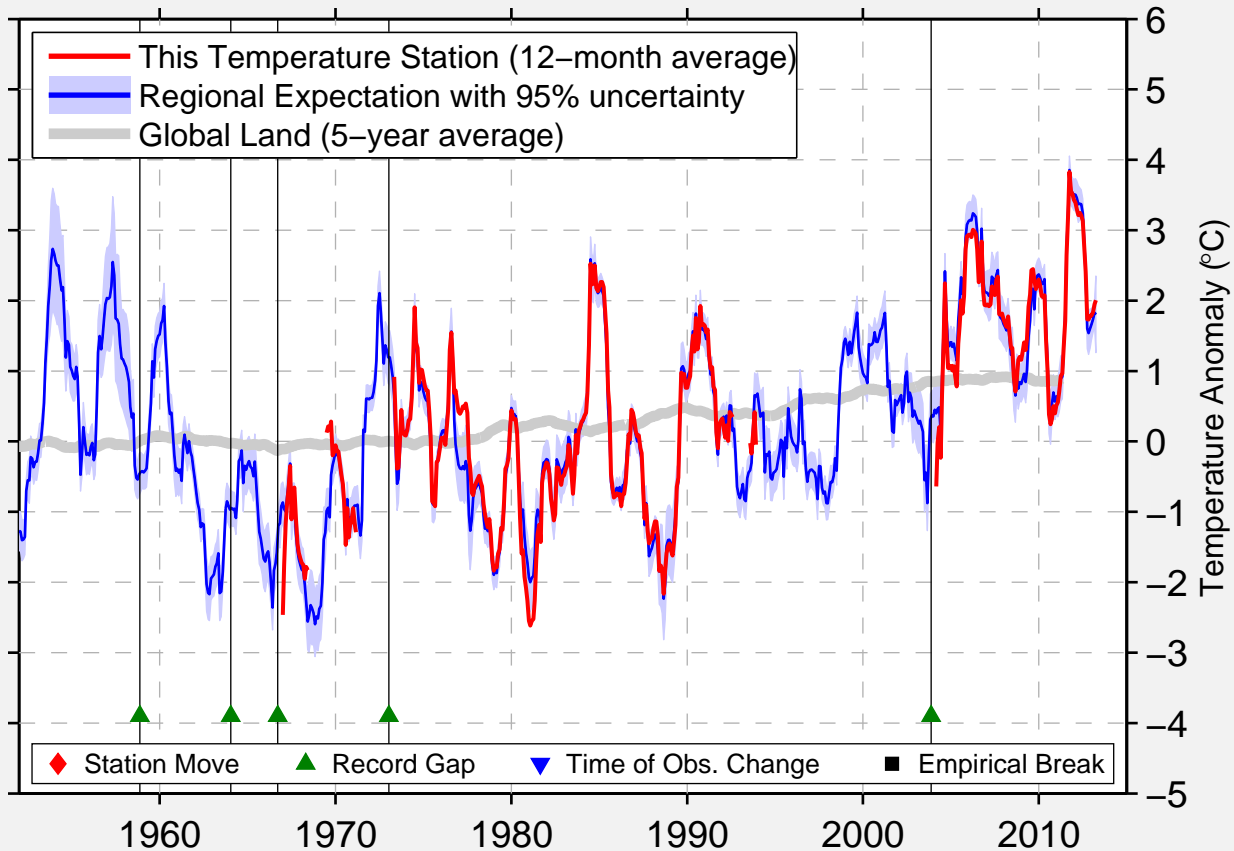

BARENTSBURG

78.061 N, 14.236 E (Russia)

Data Quality Controlled and Aligned at Breakpoints

Berkeley Earth