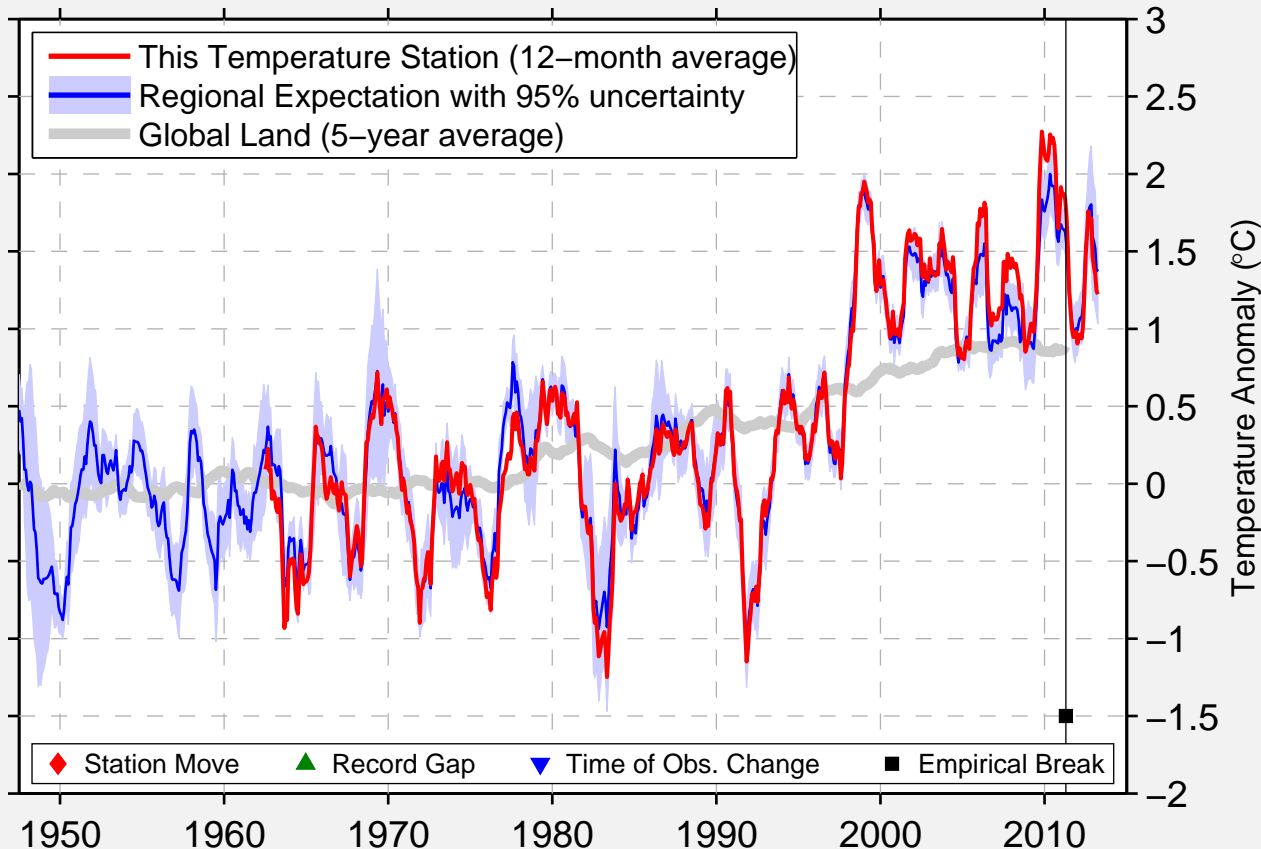

DOHA INTERNATIONAL AIRPORT

25.250 N, 51.567 E (Qatar)

Data Quality Controlled and Aligned at Breakpoints

Berkeley Earth