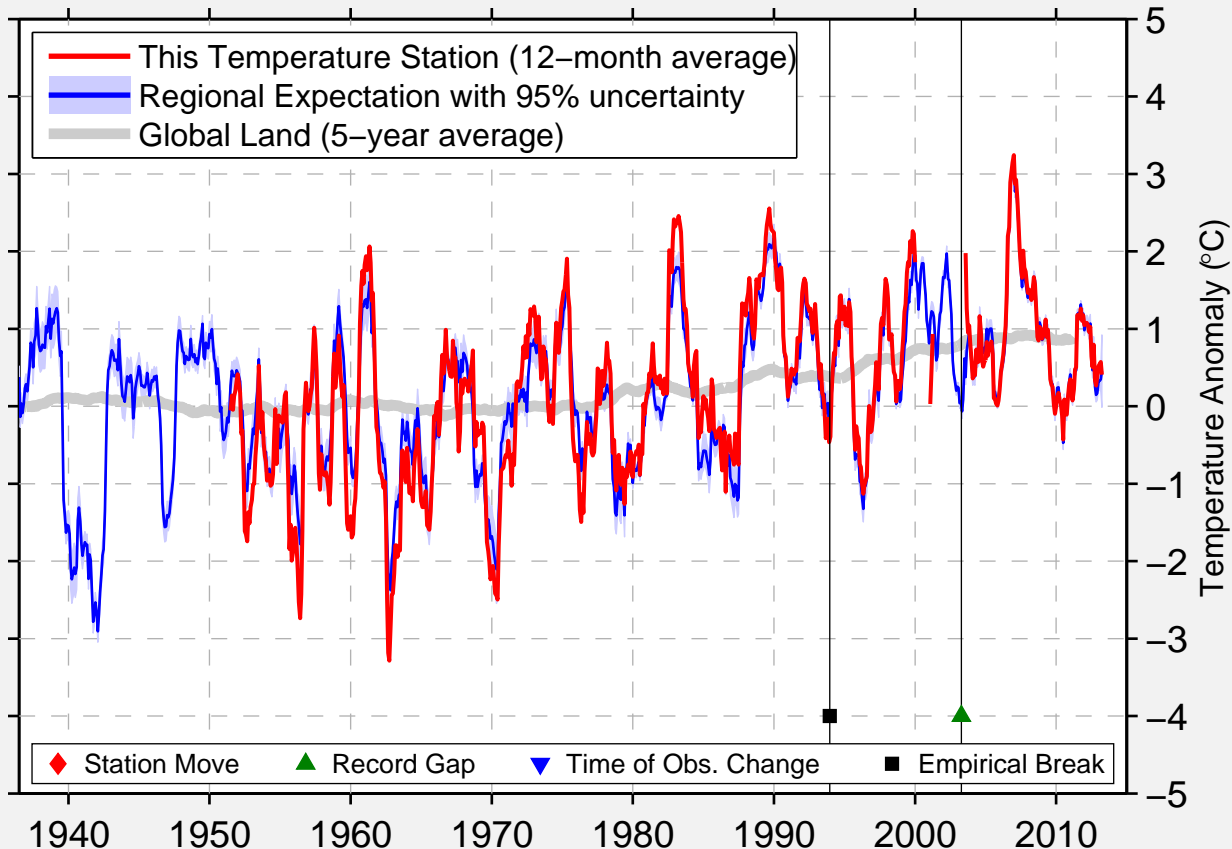

LEBORK

54.550 N, 17.751 E (Poland)

Data Quality Controlled and Aligned at Breakpoints

Berkeley Earth