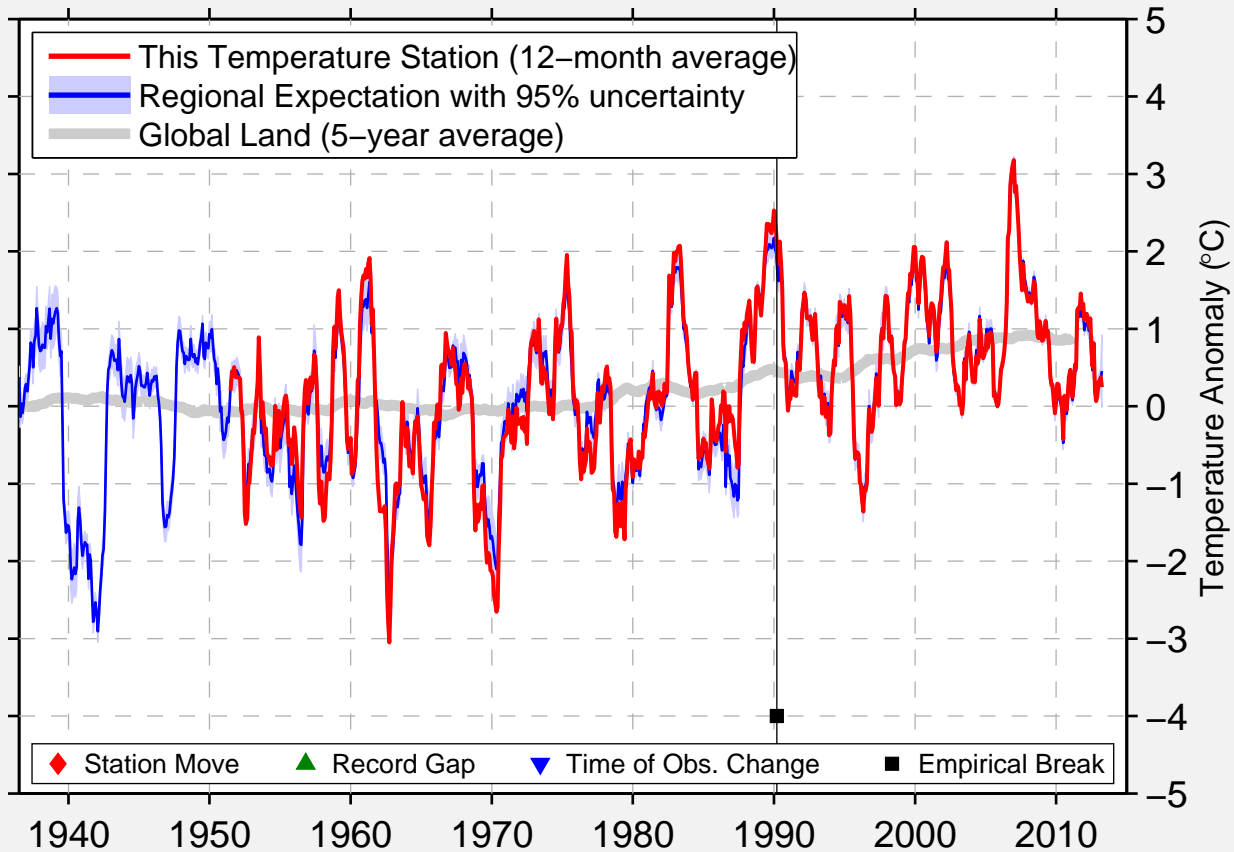

CHOJNICE

53.706 N, 17.544 E (Poland)

◆ Station Move ▲ Record Gap ▼ Time of Obs. Change ■ Empirical Break