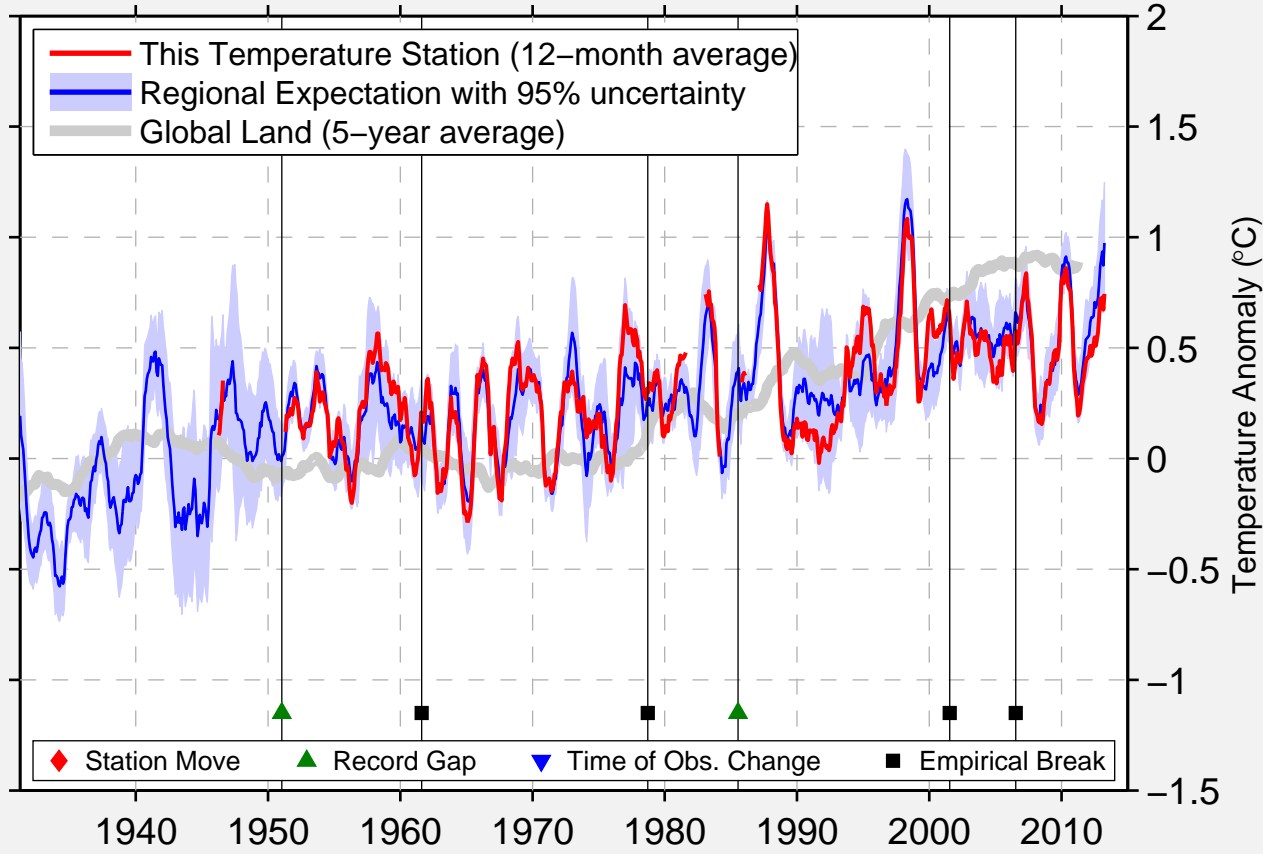

PUERTO PRINCESA

9.745 N, 118.746 E (Philippines)

Data Quality Controlled and Aligned at Breakpoints

Berkeley Earth