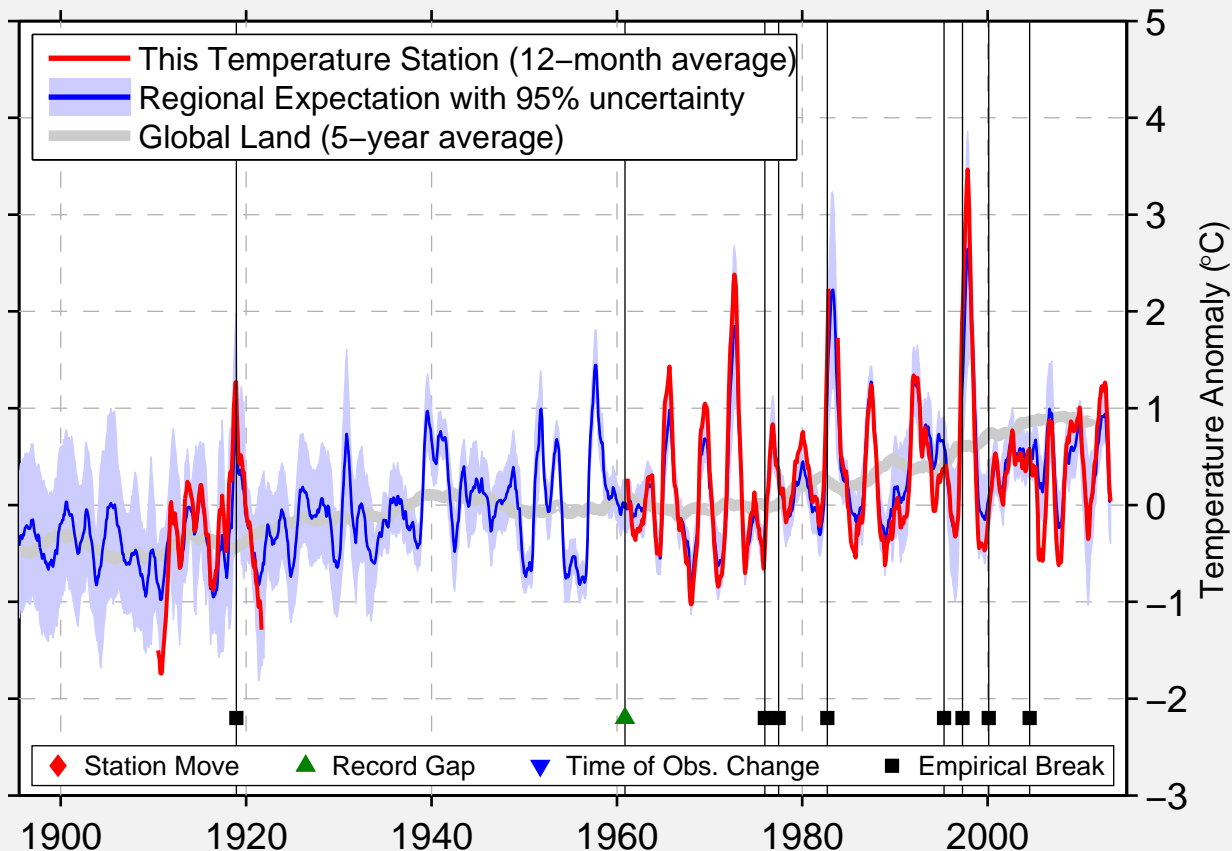

LIMA-CALLAO/AEROP. INTERNACI

12.012 S, 77.117 W (Peru)

Data Quality Controlled and Aligned at Breakpoints

Berkeley Earth