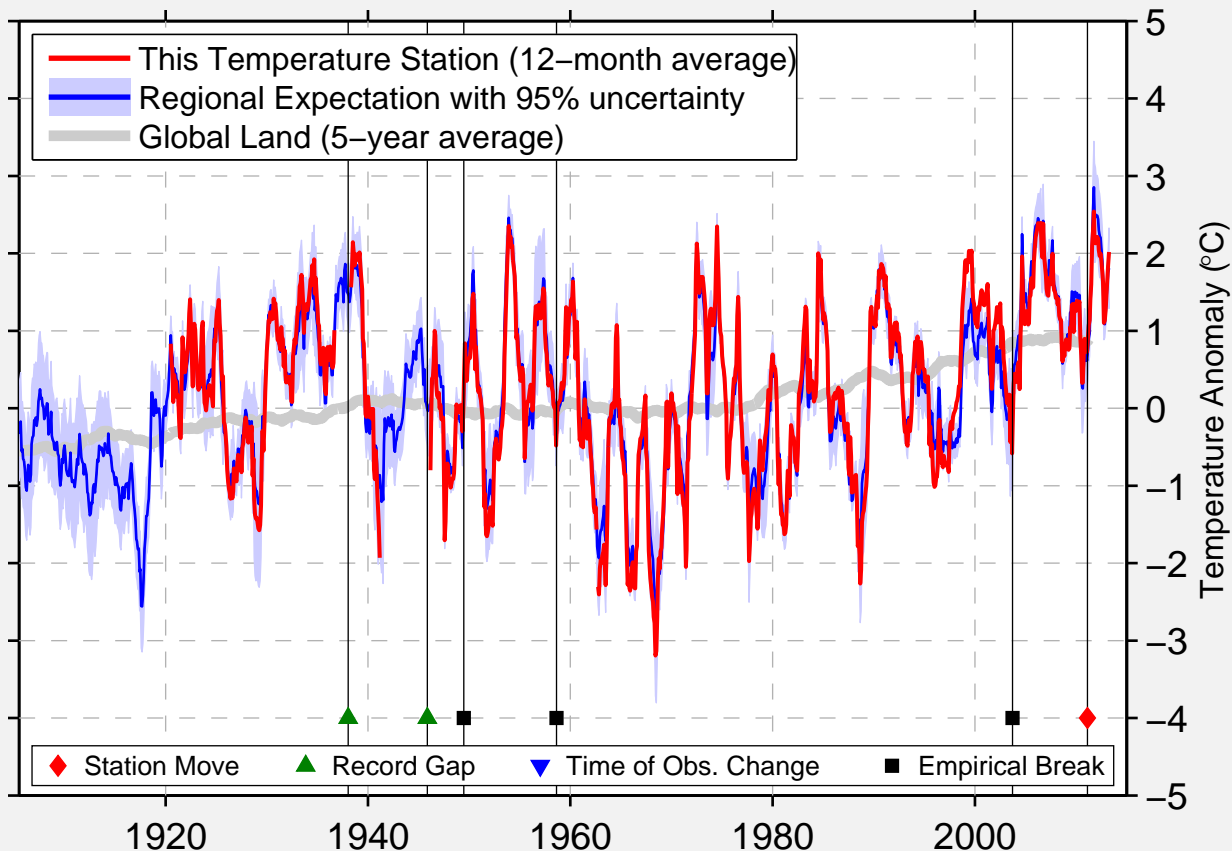

BJORNOYA / SVALBARD

74.518 N, 19.008 E (Norway)

Data Quality Controlled and Aligned at Breakpoints

Berkeley Earth