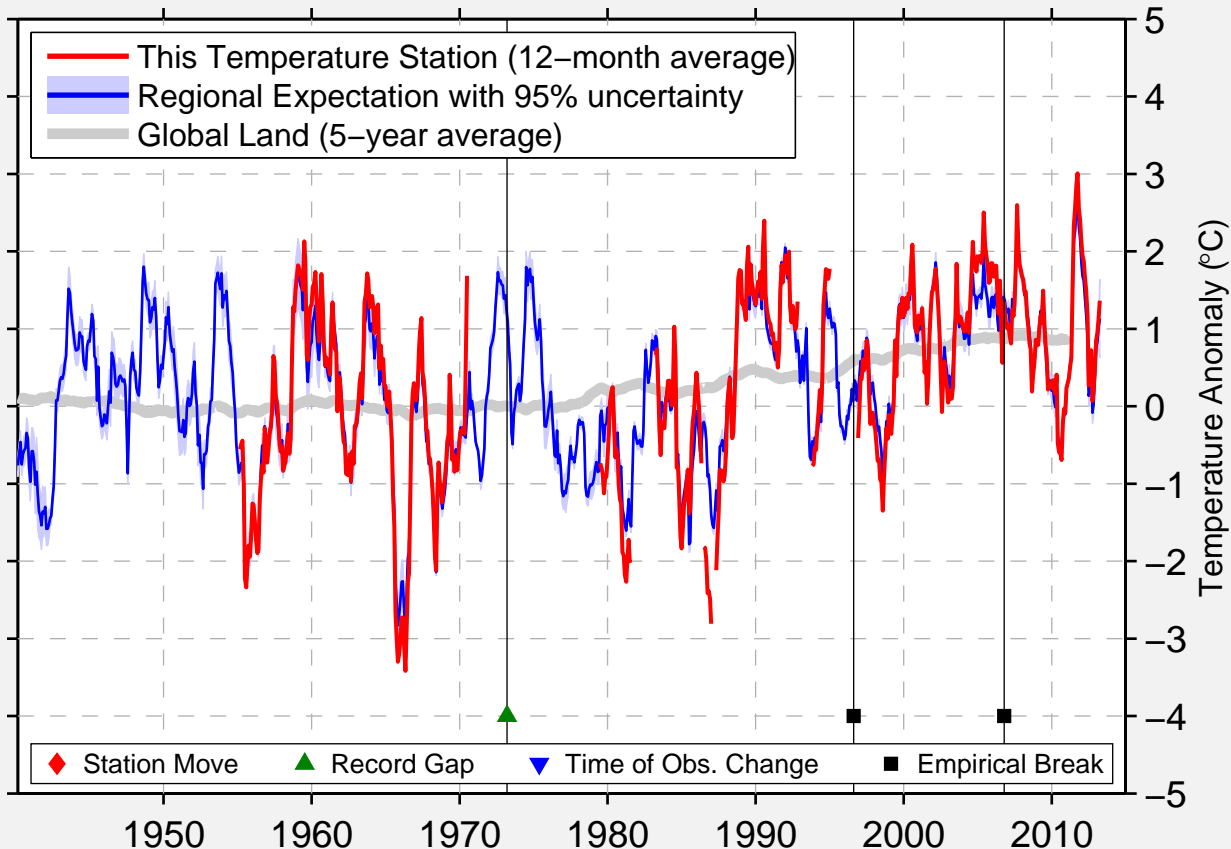

# KAUTOKEINO

68.999 N, 23.033 E (Norway)

Data Quality Controlled and Aligned at Breakpoints

Berkeley Earth