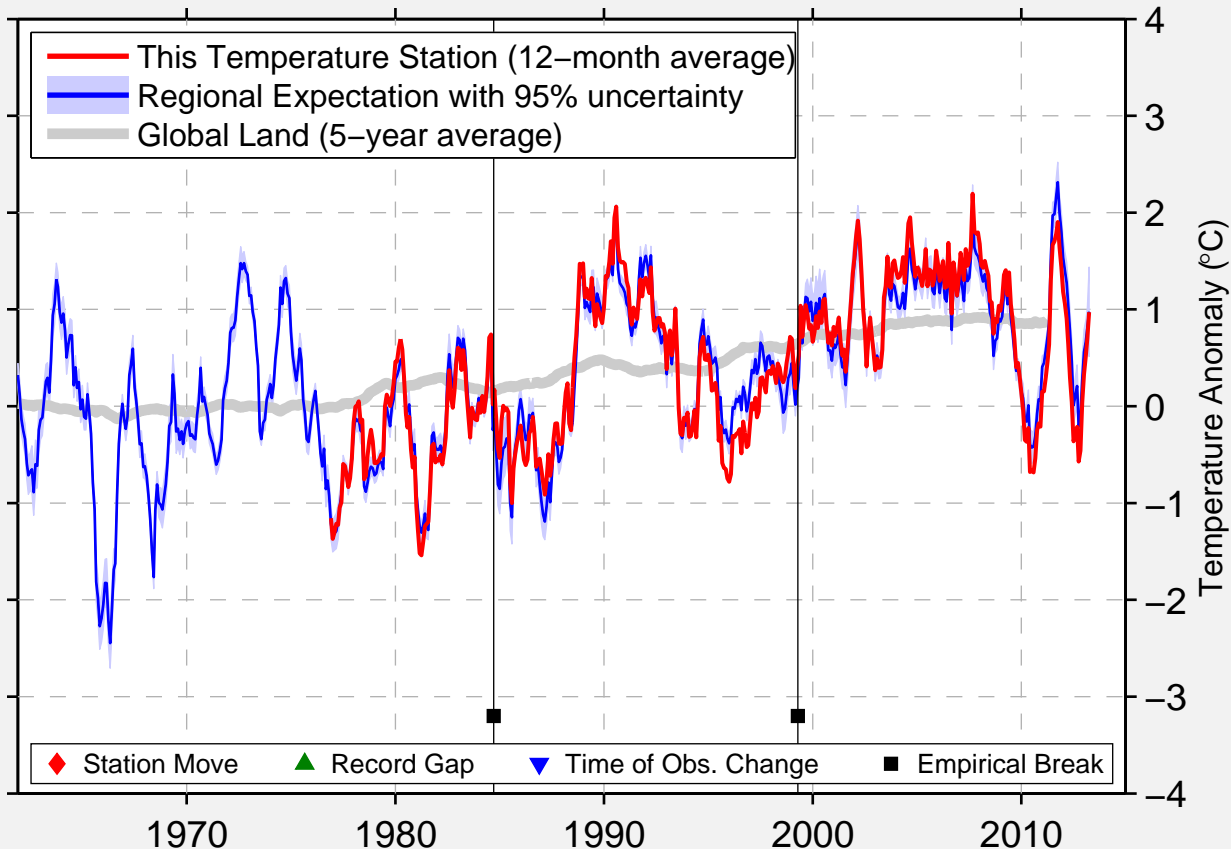

EVENES AP

68.487 N, 16.683 E (Norway)

Data Quality Controlled and Aligned at Breakpoints

Berkeley Earth