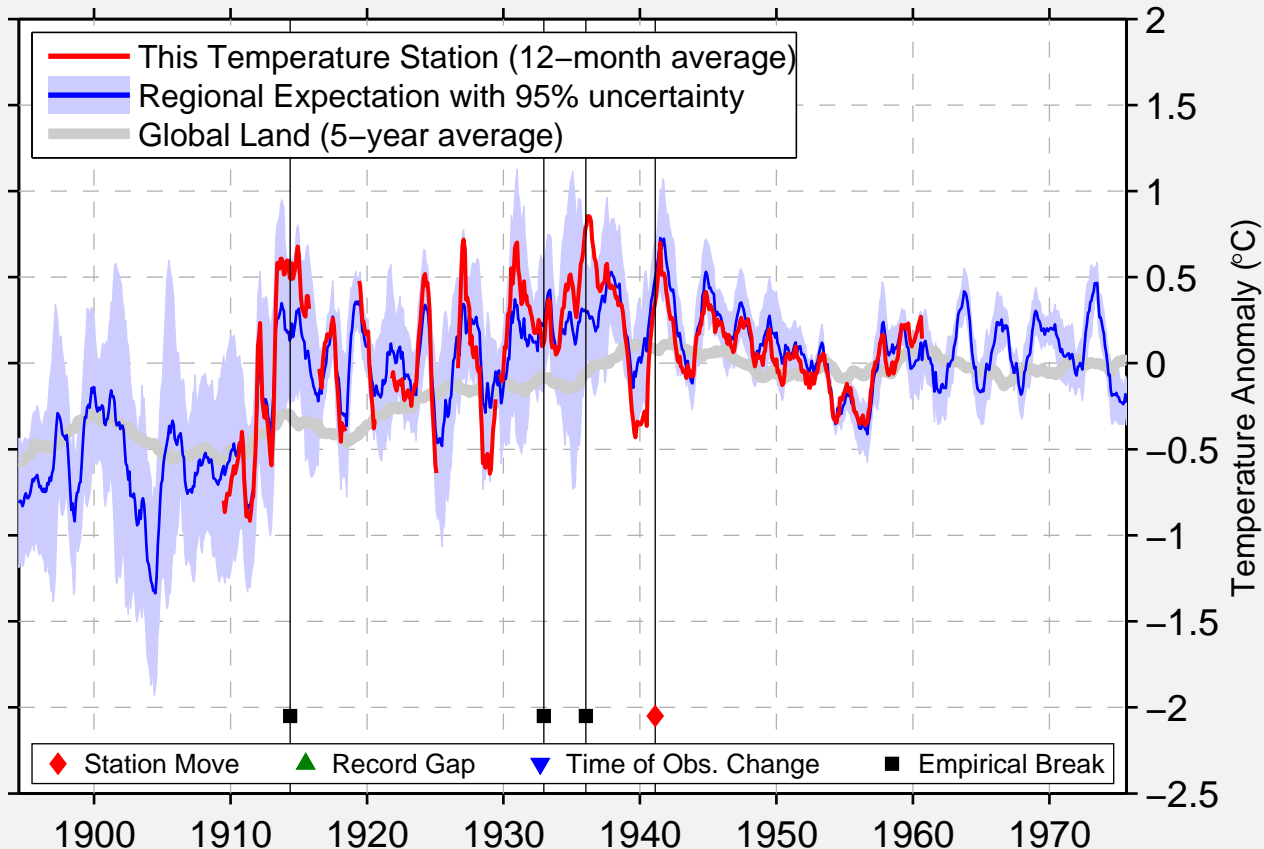

CALABAR NIGI CALA

4.967 N, 8.350 E (Nigeria)

Data Quality Controlled and Aligned at Breakpoints

Berkeley Earth