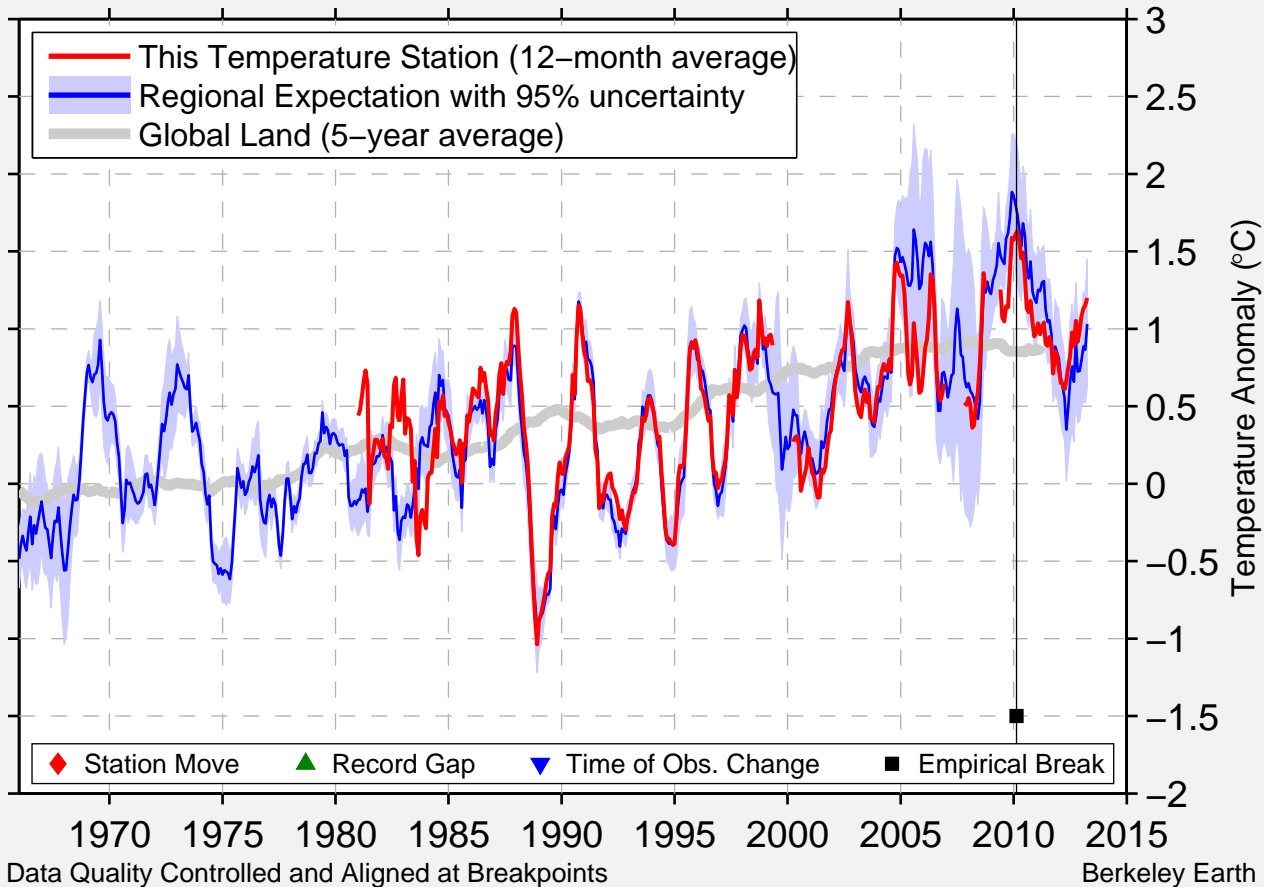

MAGARIA

12.983 N, 8.933 E (Niger)

Data Quality Controlled and Aligned at Breakpoints

Berkeley Earth