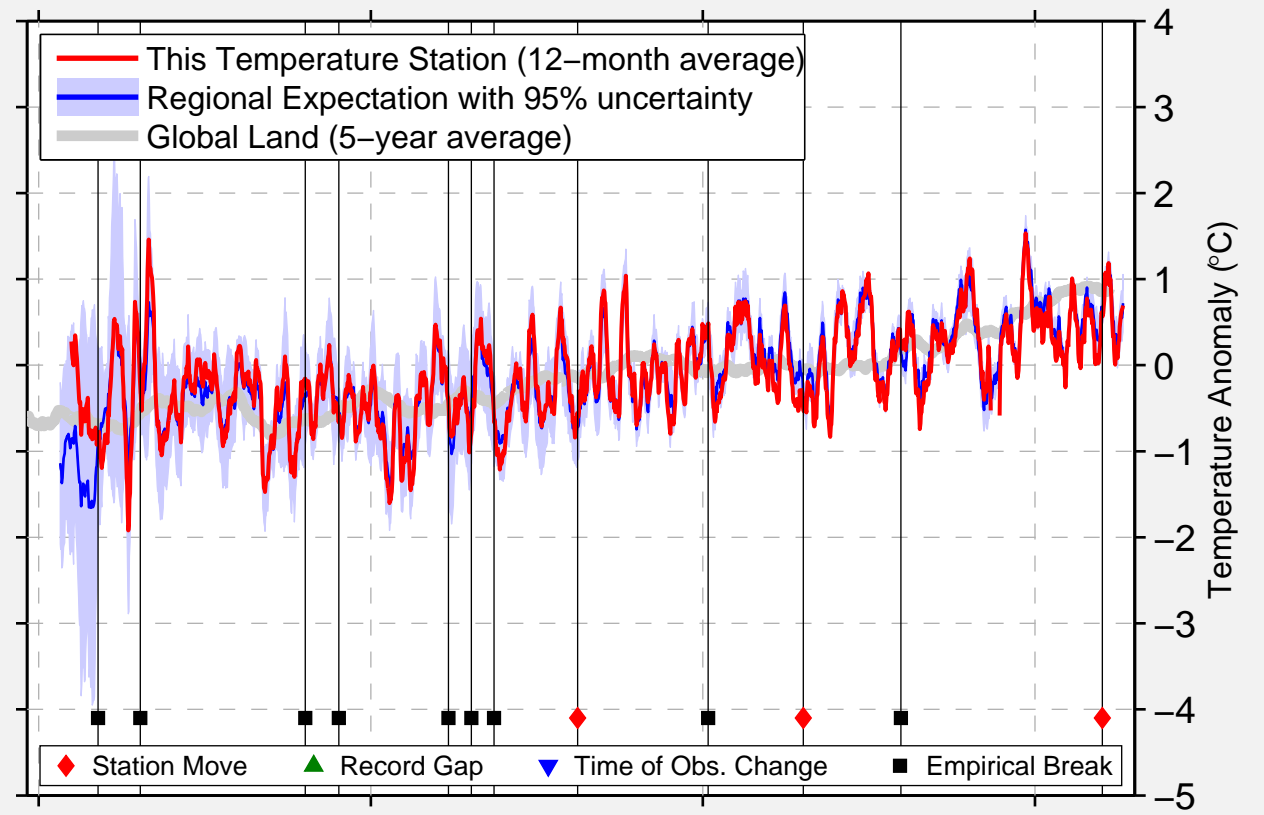

# AUCKLAND, ALBERT PARK

36.950 S, 174.725 E (New Zealand)

1850

1900

1950

2000

Data Quality Controlled and Aligned at Breakpoints

Berkeley Earth