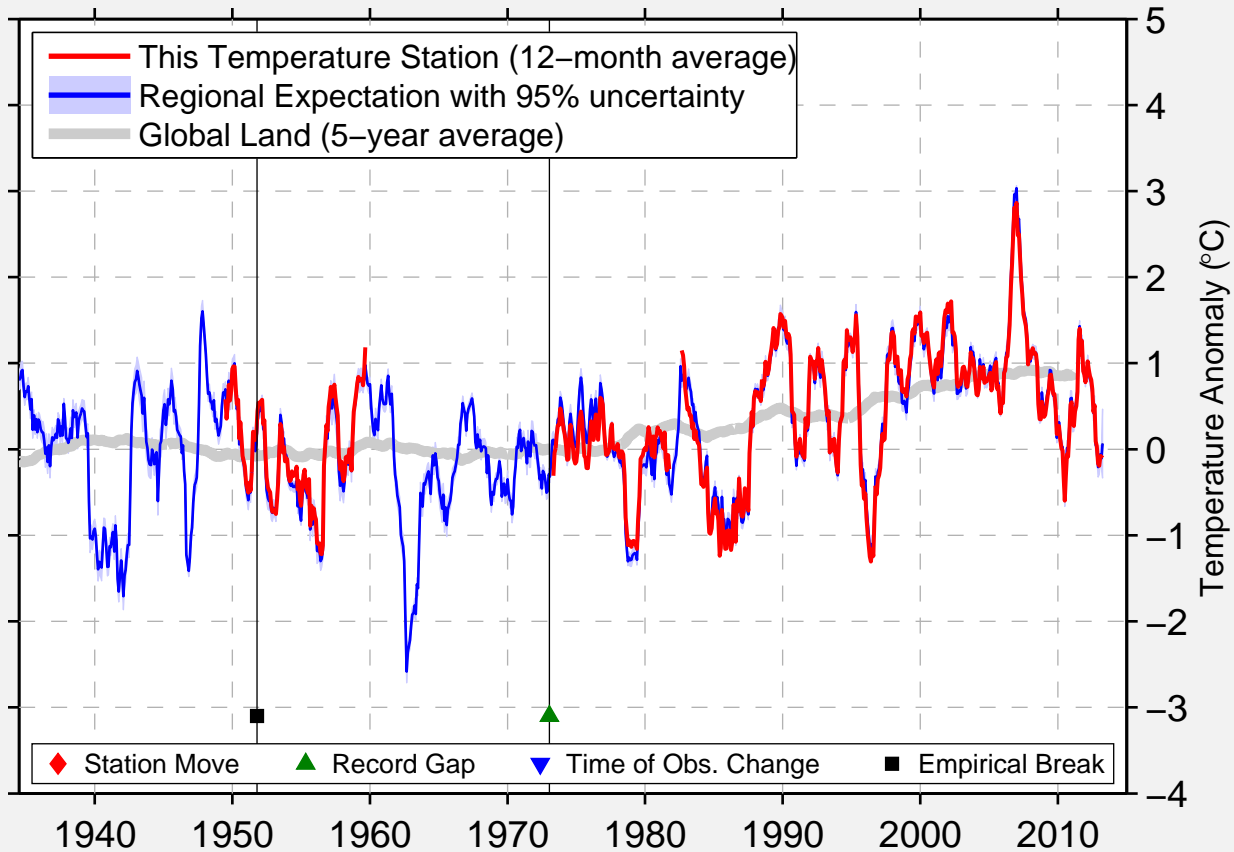

# VALKENBURG AWS

52.168 N, 4.431 E (Netherlands)

Data Quality Controlled and Aligned at Breakpoints

Berkeley Earth