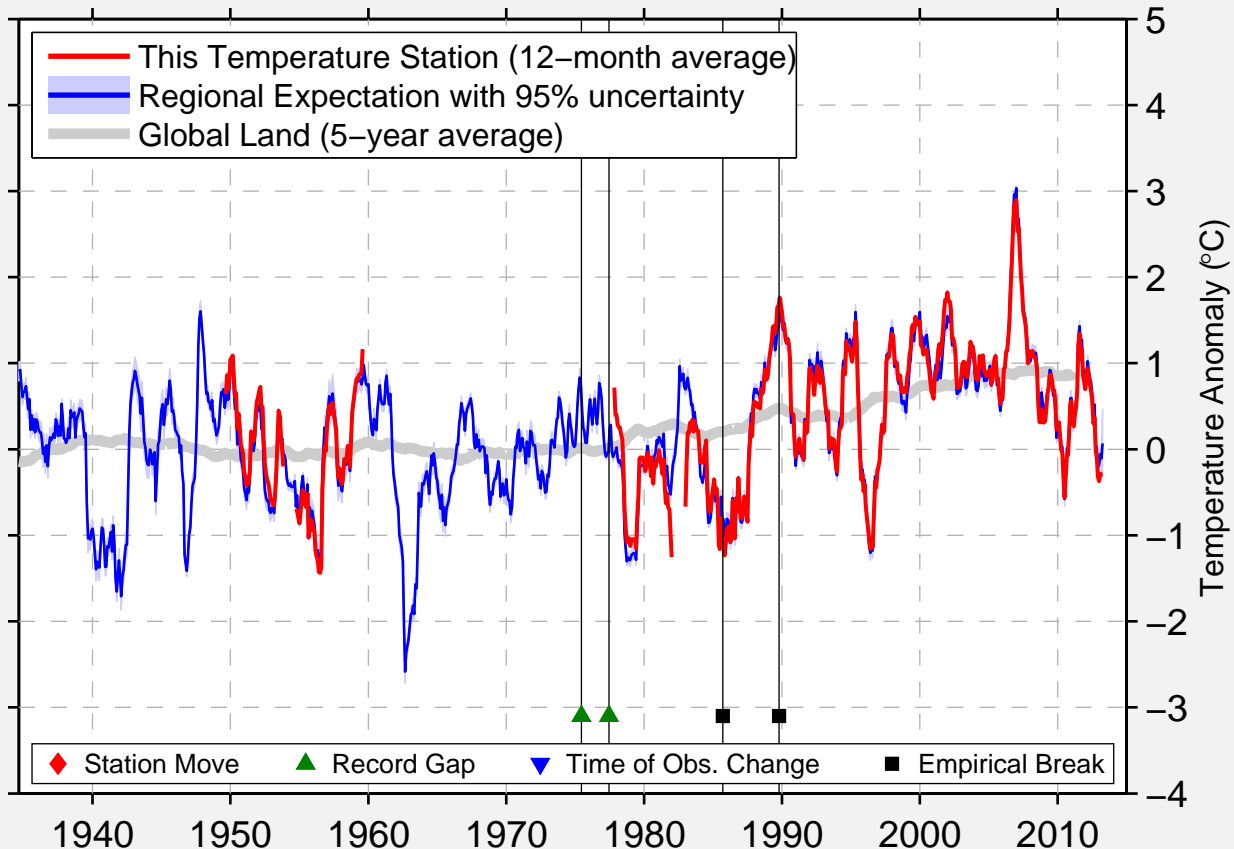

HOEK VAN HOLLAND AWS

51.987 N, 4.111 E (Netherlands)

Data Quality Controlled and Aligned at Breakpoints

Berkeley Earth