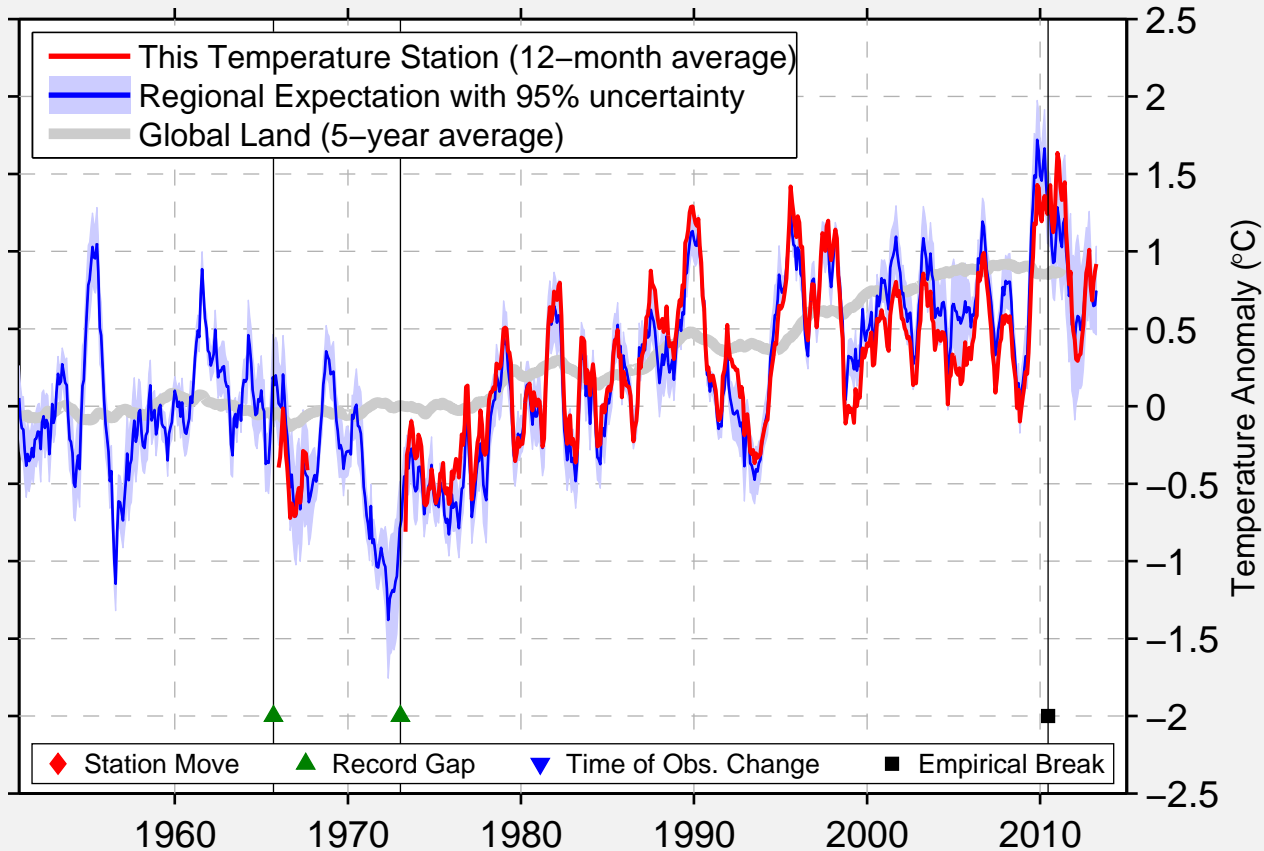

RABAT-SALE

34.048 N, 6.763 W (Morocco)

Data Quality Controlled and Aligned at Breakpoints

Berkeley Earth