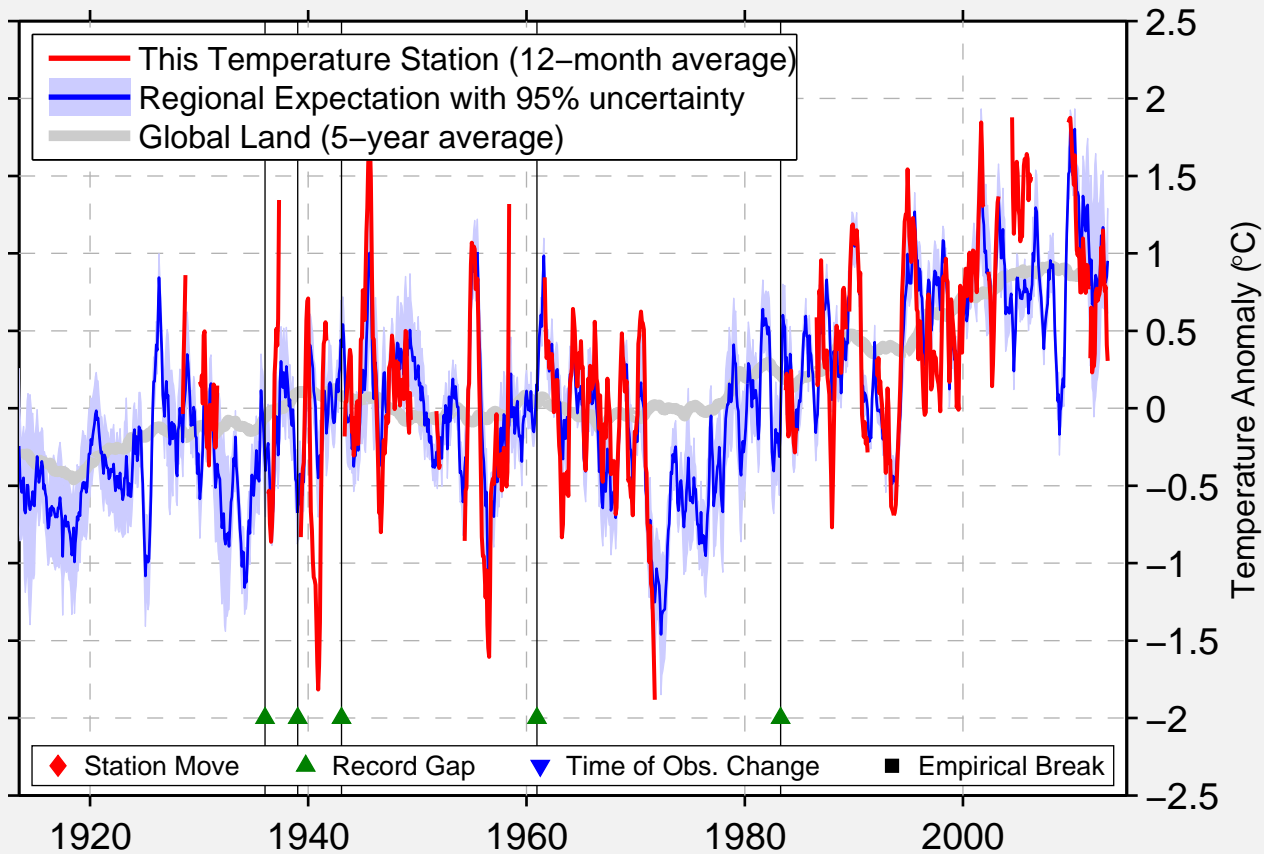

# KASBA-TADLA

32.591 N, 6.300 W (Morocco)

Data Quality Controlled and Aligned at Breakpoints

Berkeley Earth