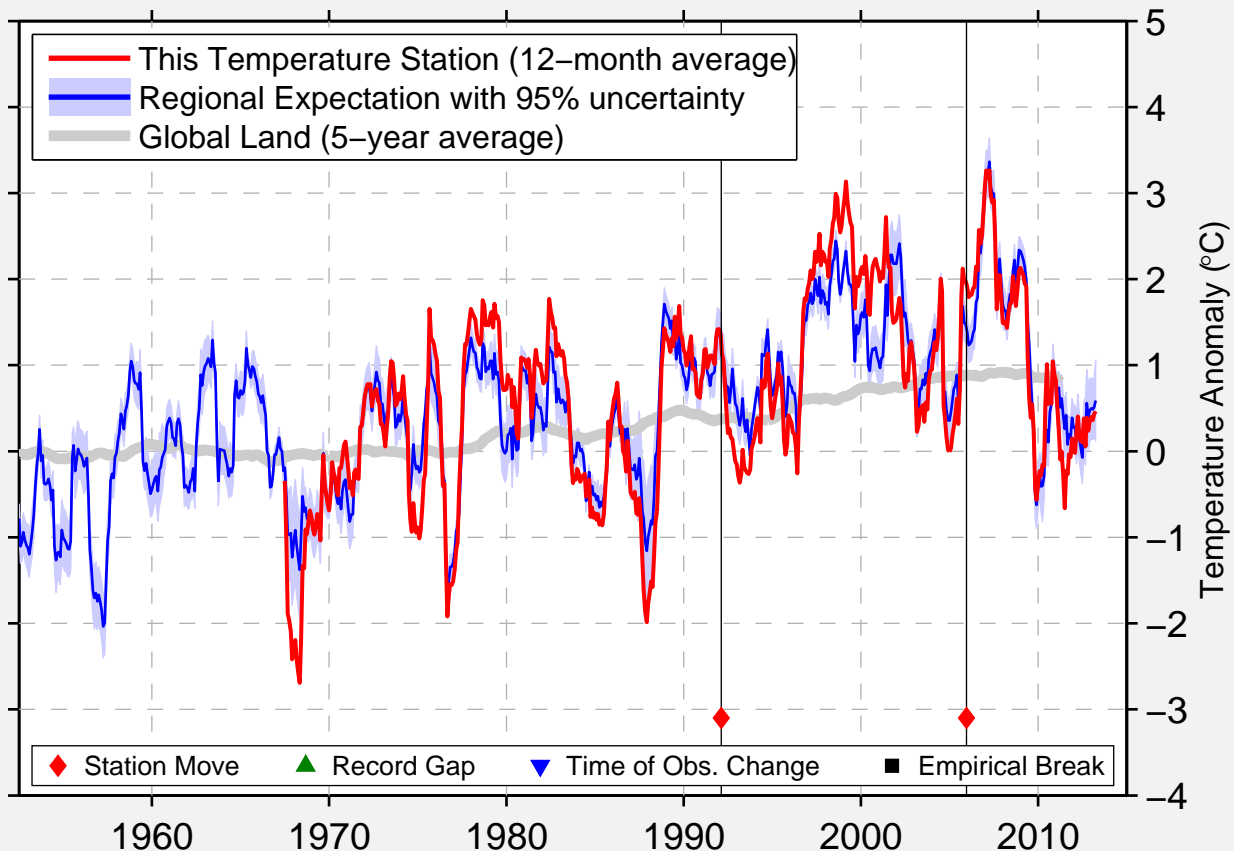

# SAYAN OVO MIDDLE GOVI

45.496 N, 103.852 E (Mongolia)

Data Quality Controlled and Aligned at Breakpoints

Berkeley Earth