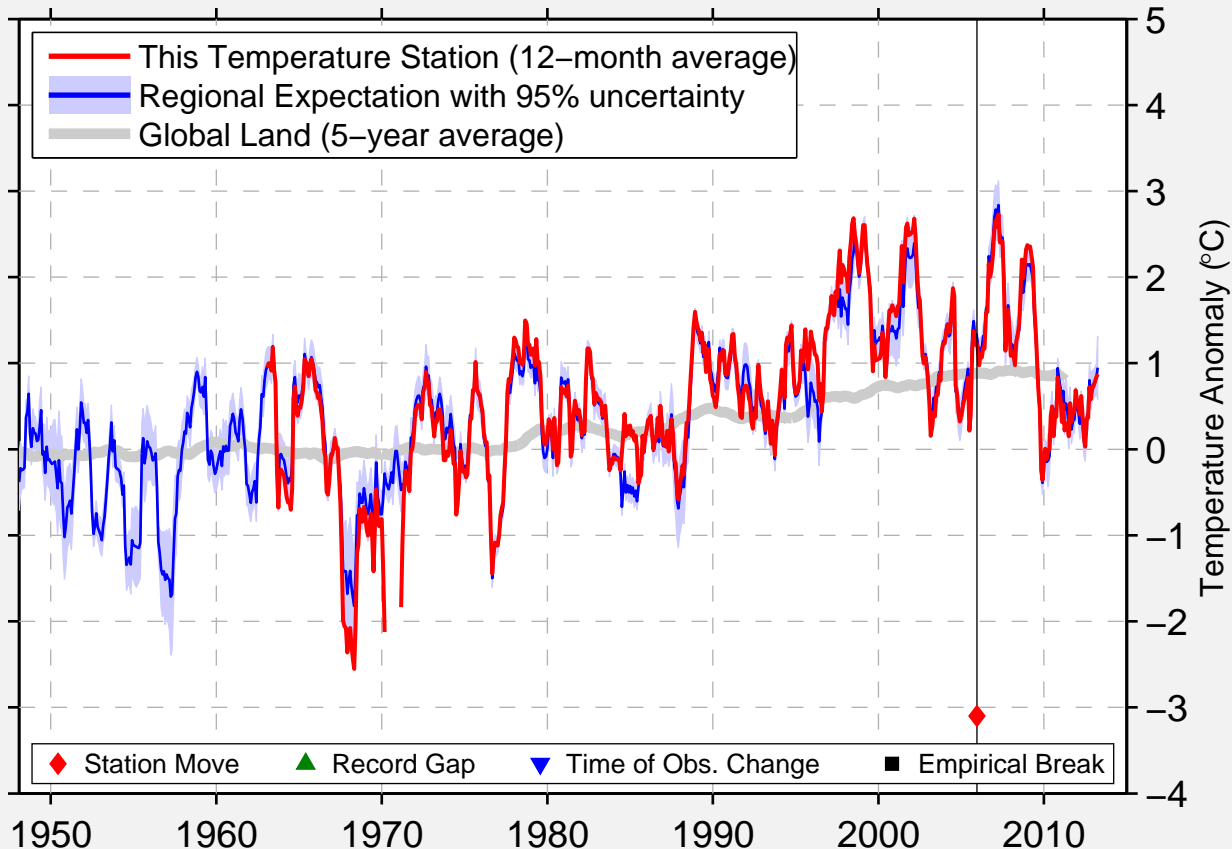

TSGOT-OVO SOUTH GOV1

44.400 N, 105.234 E (Mongolia)

◆ Station Move ▲ Record Gap ▼ Time of Obs. Change ■ Empirical Break

Data Quality Controlled and Aligned at Breakpoints

Berkeley Earth