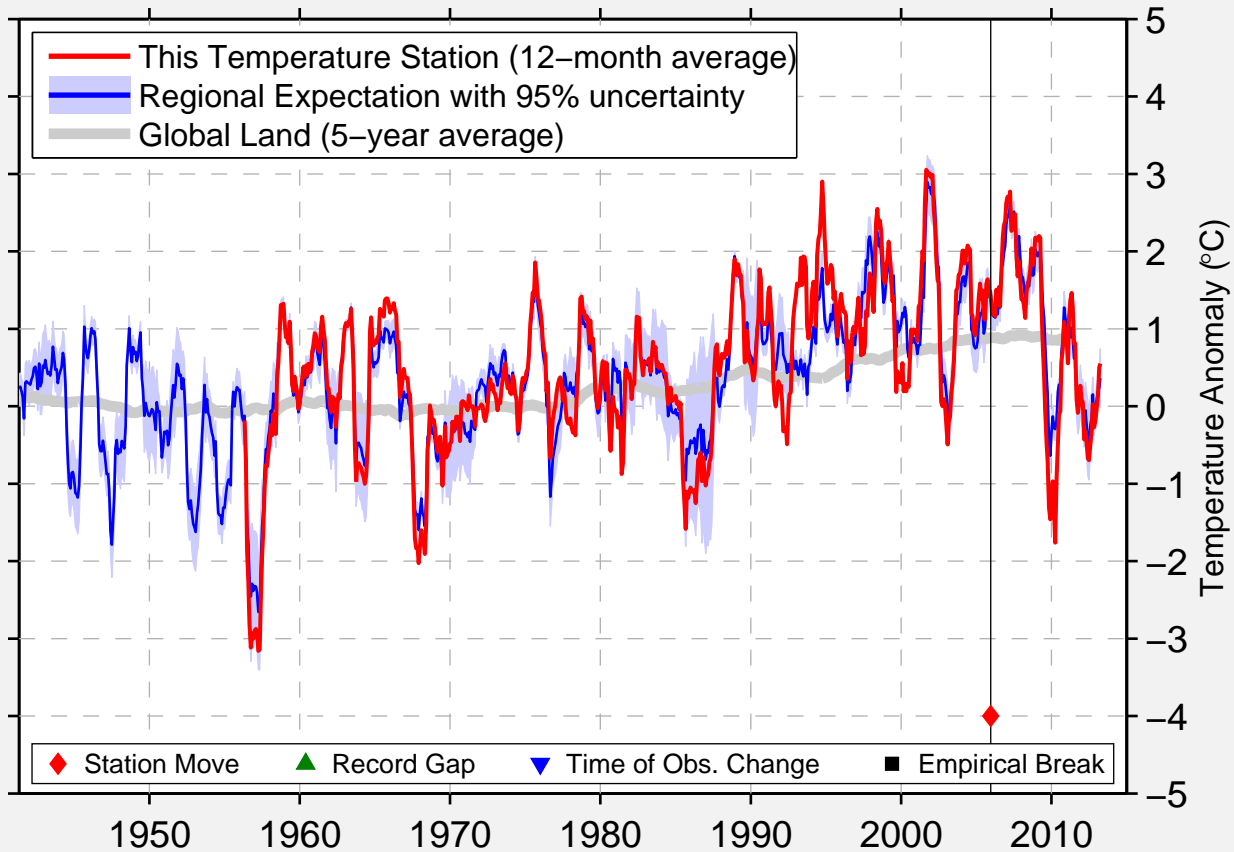

DZAMIIN UUD EAST GOVI

43.714 N, 111.850 E (Mongolia)

Data Quality Controlled and Aligned at Breakpoints

Berkeley Earth