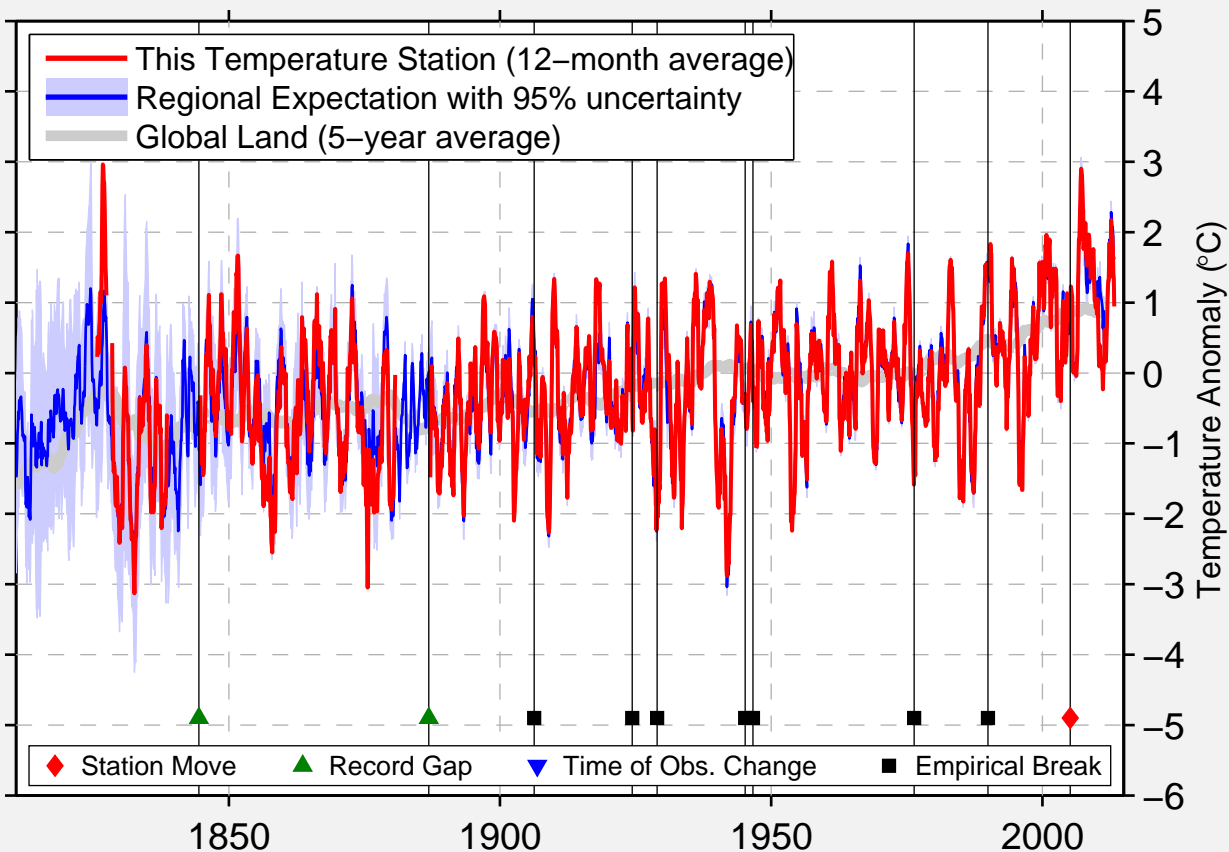

CHISINAU

46.971 N, 28.924 E (Moldova)

Data Quality Controlled and Aligned at Breakpoints

Berkeley Earth