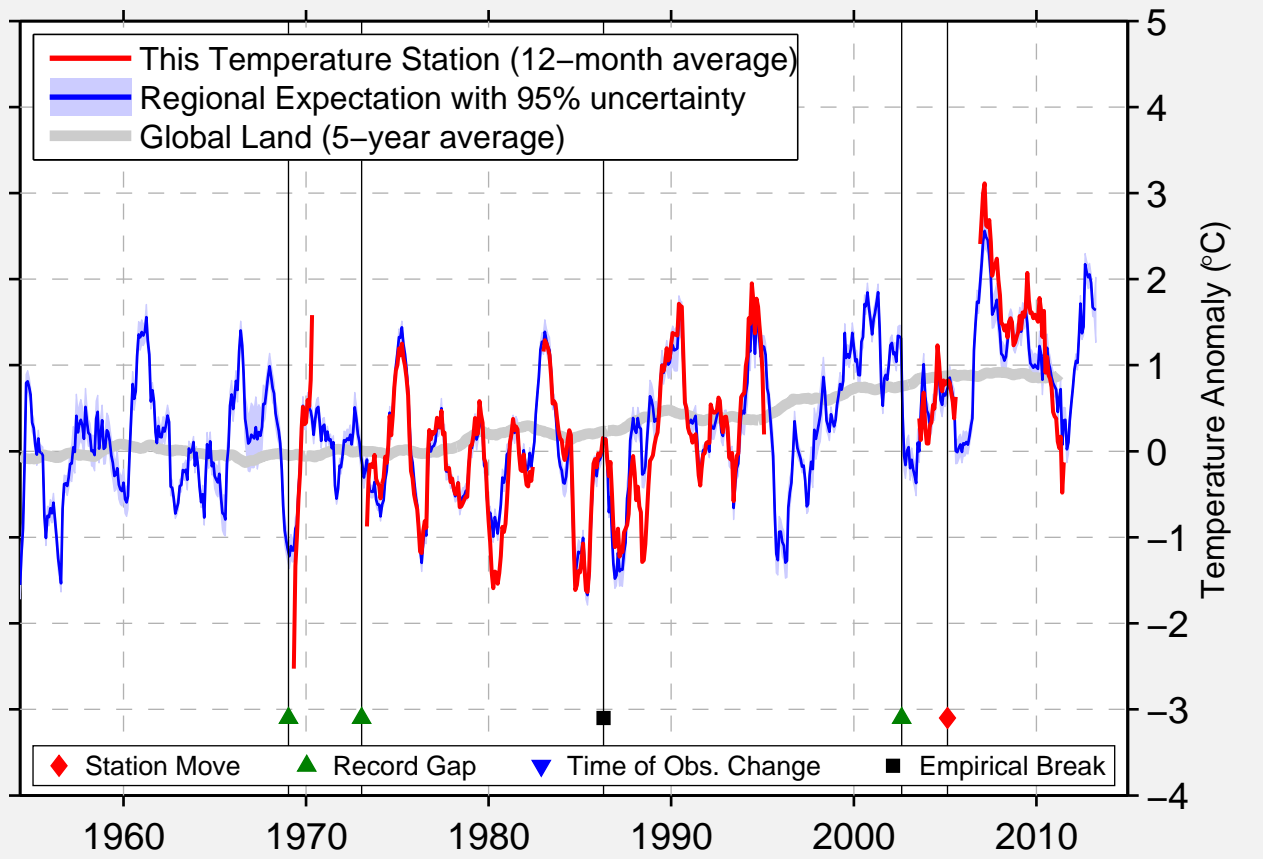

# KOMRAT MOLDAVIA FORMER

46.300 N, 28.691 E (Moldova)

Data Quality Controlled and Aligned at Breakpoints

Berkeley Earth