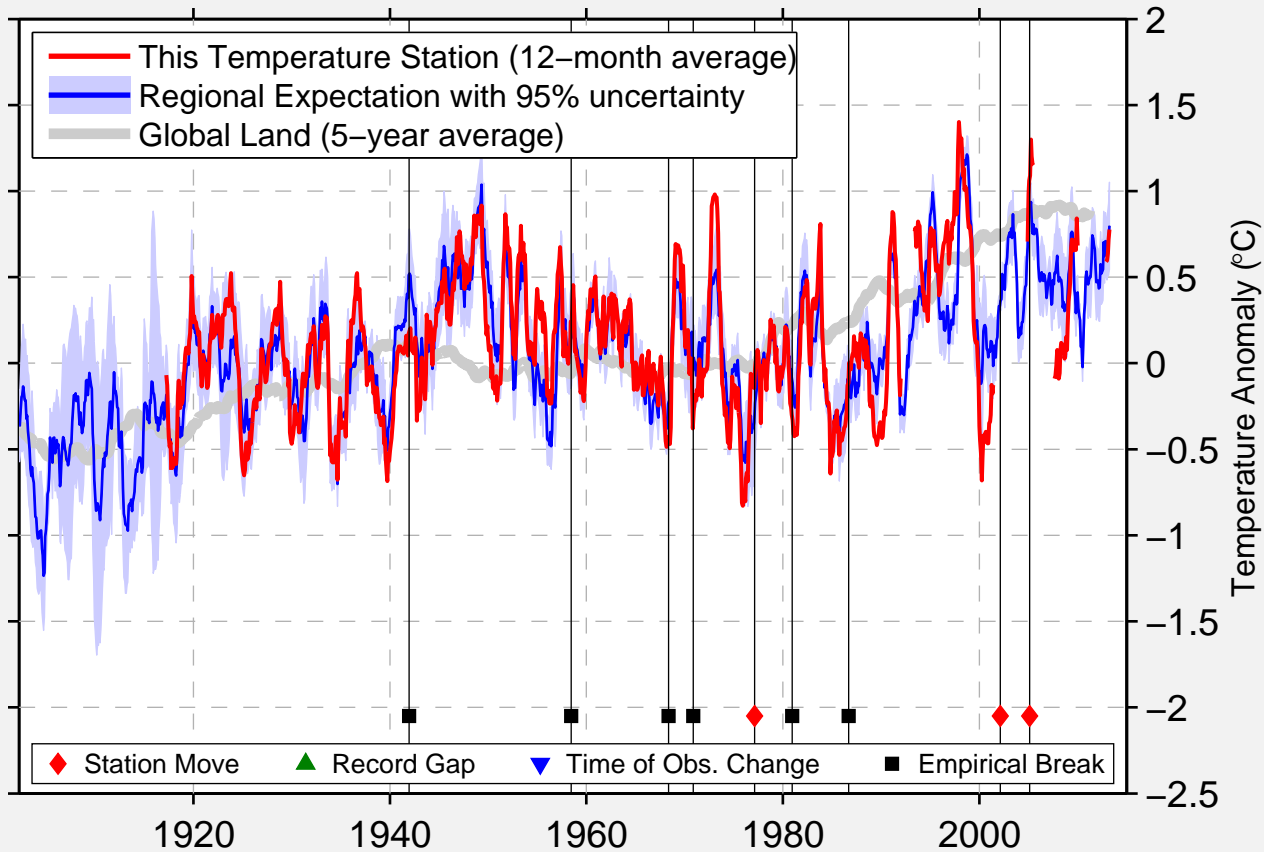

TACUBAYA U/A TO MEX. CITY 1/68

19.400 N, 99.195 W (Mexico)

Data Quality Controlled and Aligned at Breakpoints

Berkeley Earth