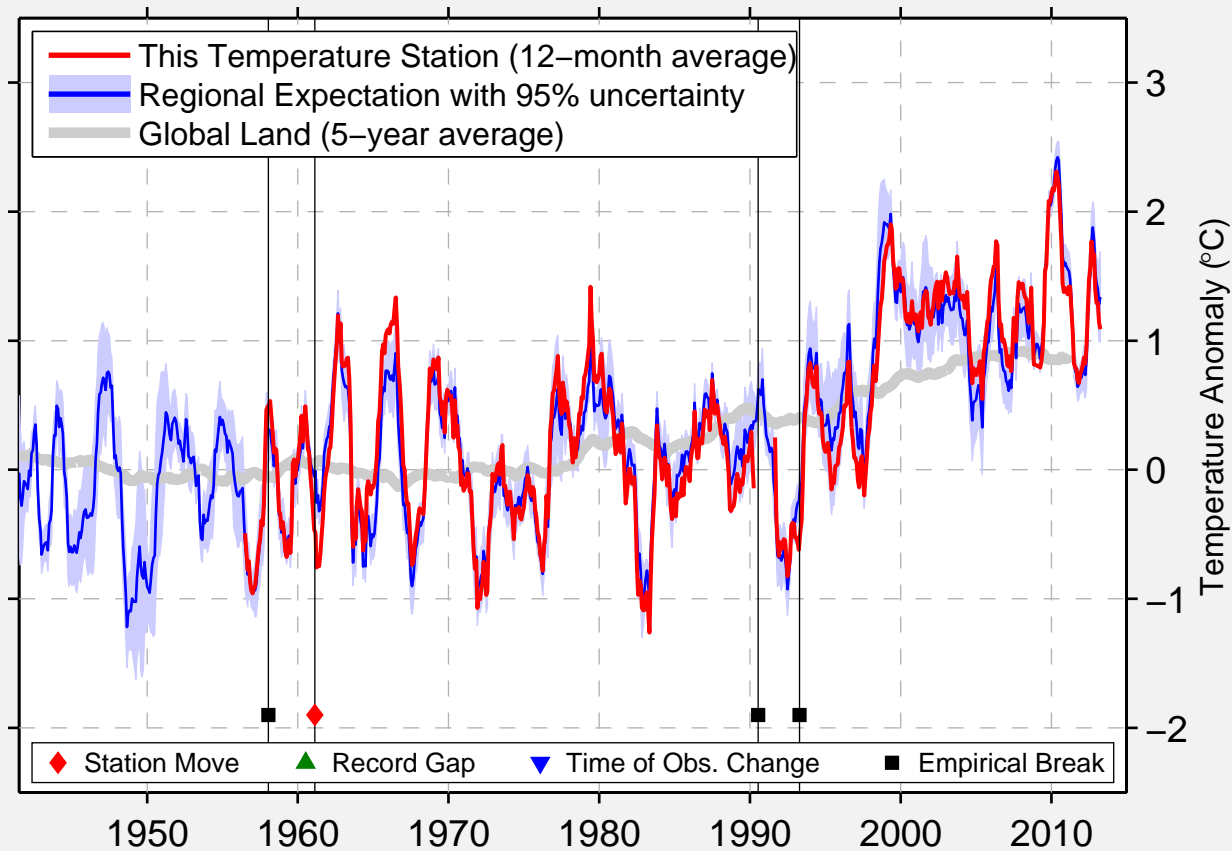

# KUWAIT INTERNATIONAL AIRPORT

29.371 N, 48.010 E (Kuwait)

Data Quality Controlled and Aligned at Breakpoints

Berkeley Earth