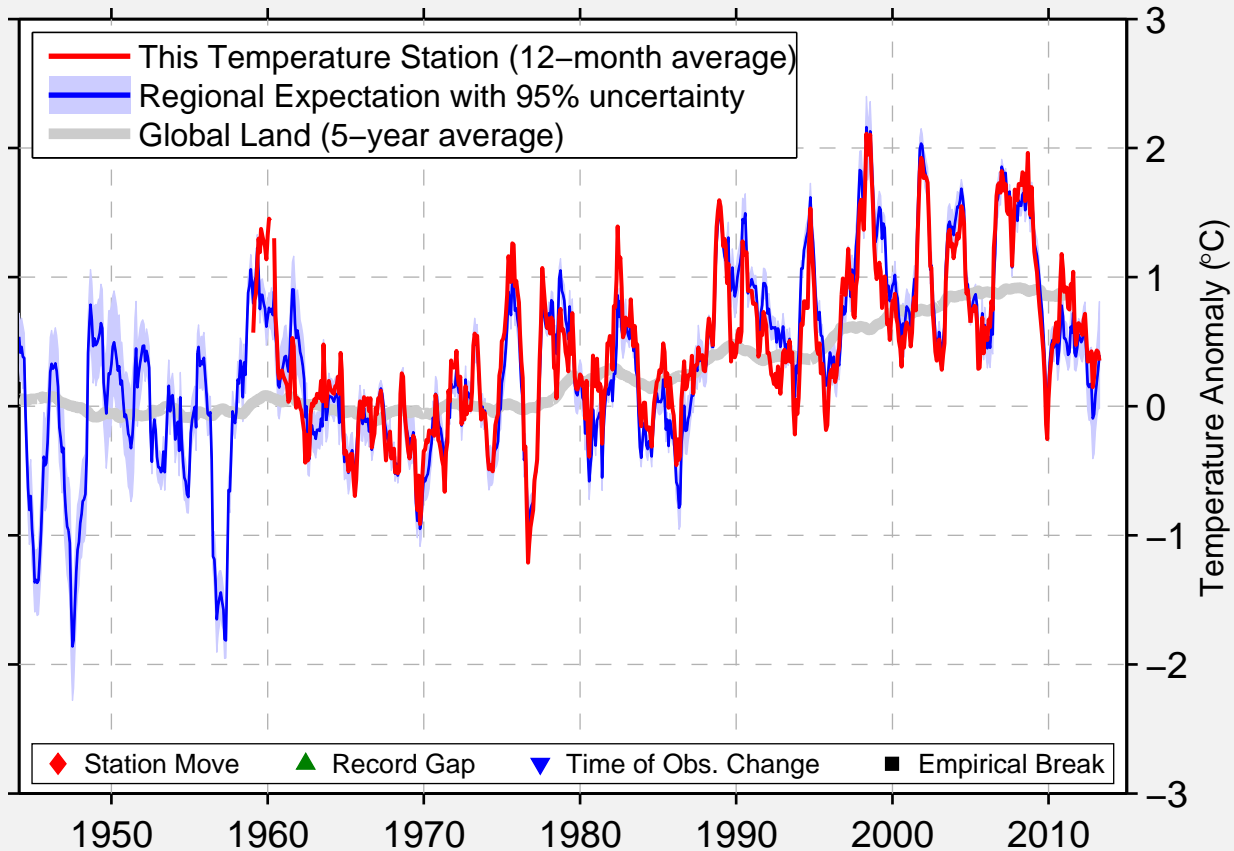

HYESAN

41.400 N, 128.167 E (Korea, North)

Data Quality Controlled and Aligned at Breakpoints

Berkeley Earth