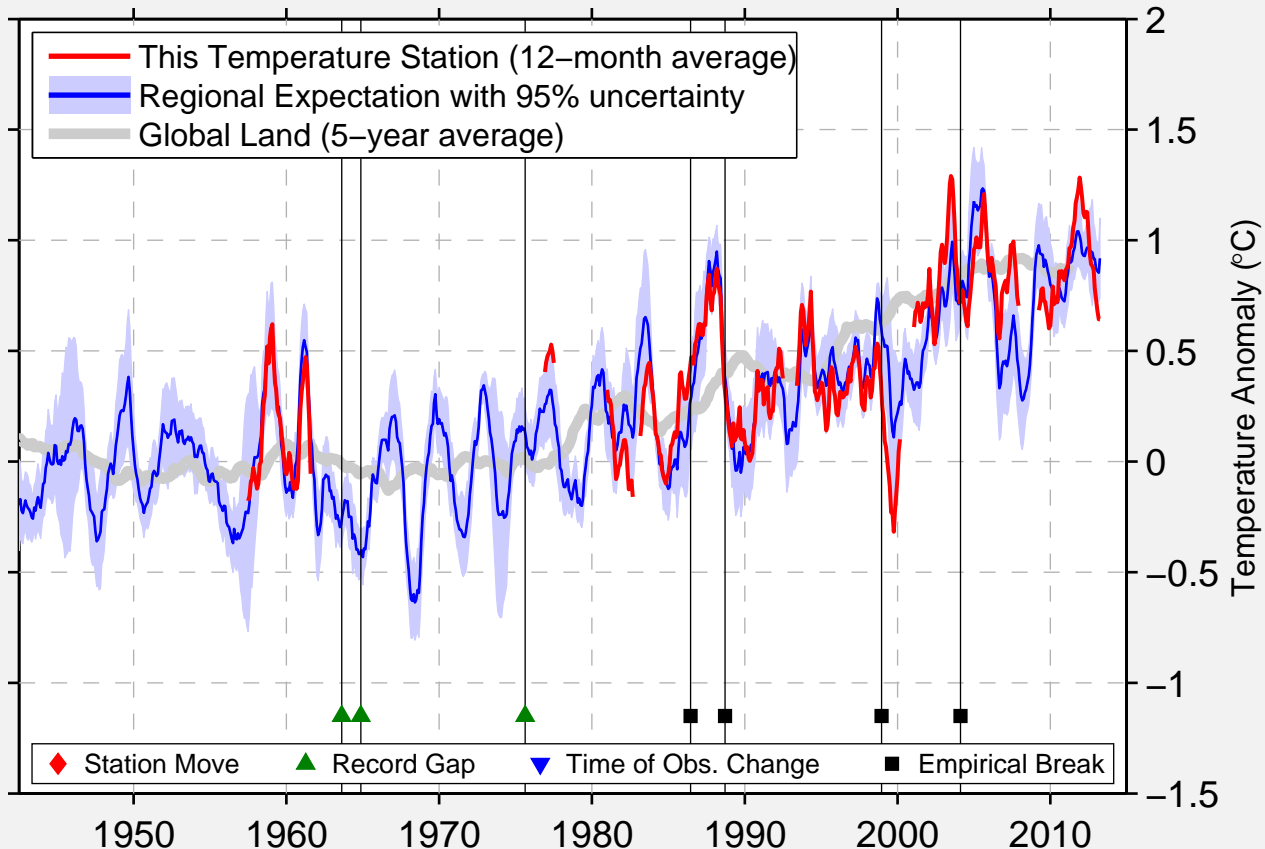

VOI

3.399 S, 38.563 E (Kenya)

Data Quality Controlled and Aligned at Breakpoints

Berkeley Earth