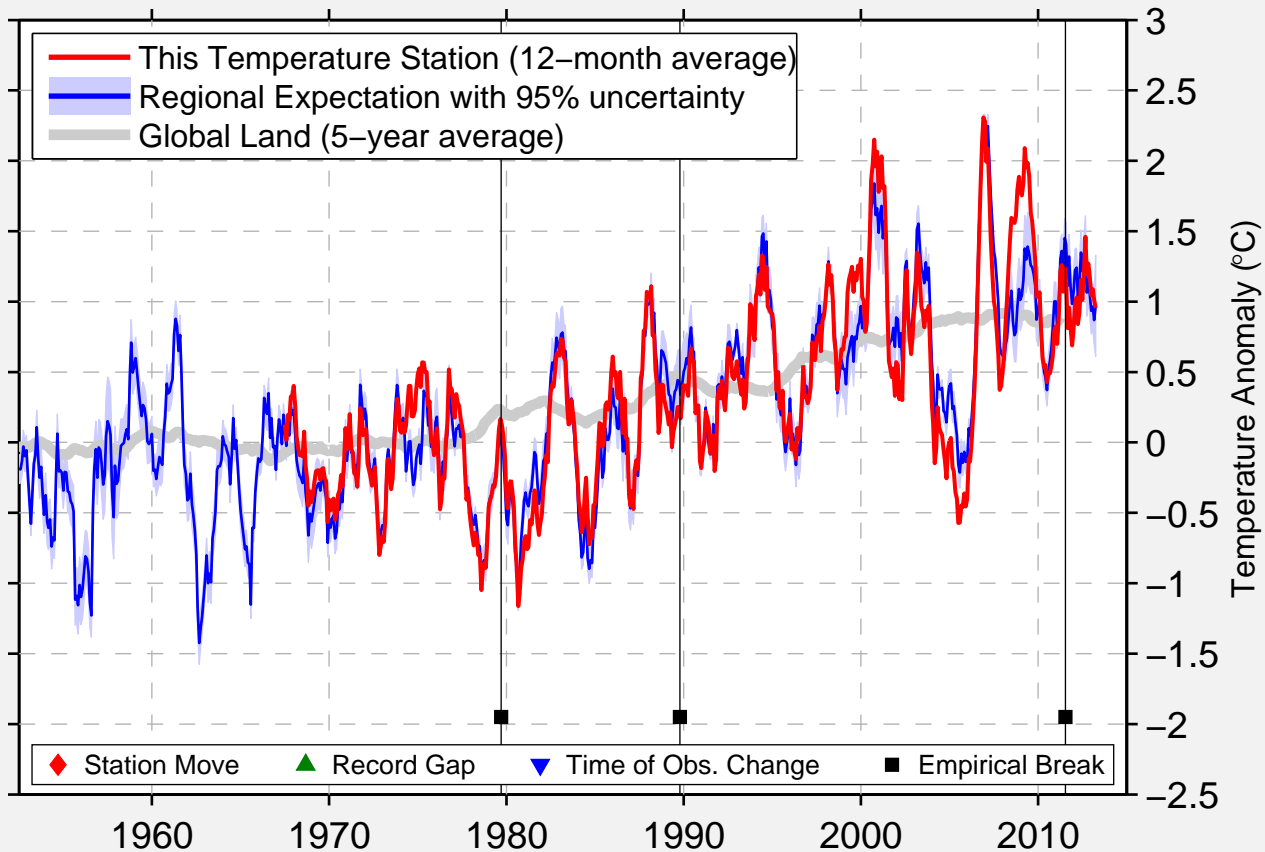

RONCHI DEI LEGIONARI

45.822 N, 13.478 E (Italy)

Data Quality Controlled and Aligned at Breakpoints

Berkeley Earth