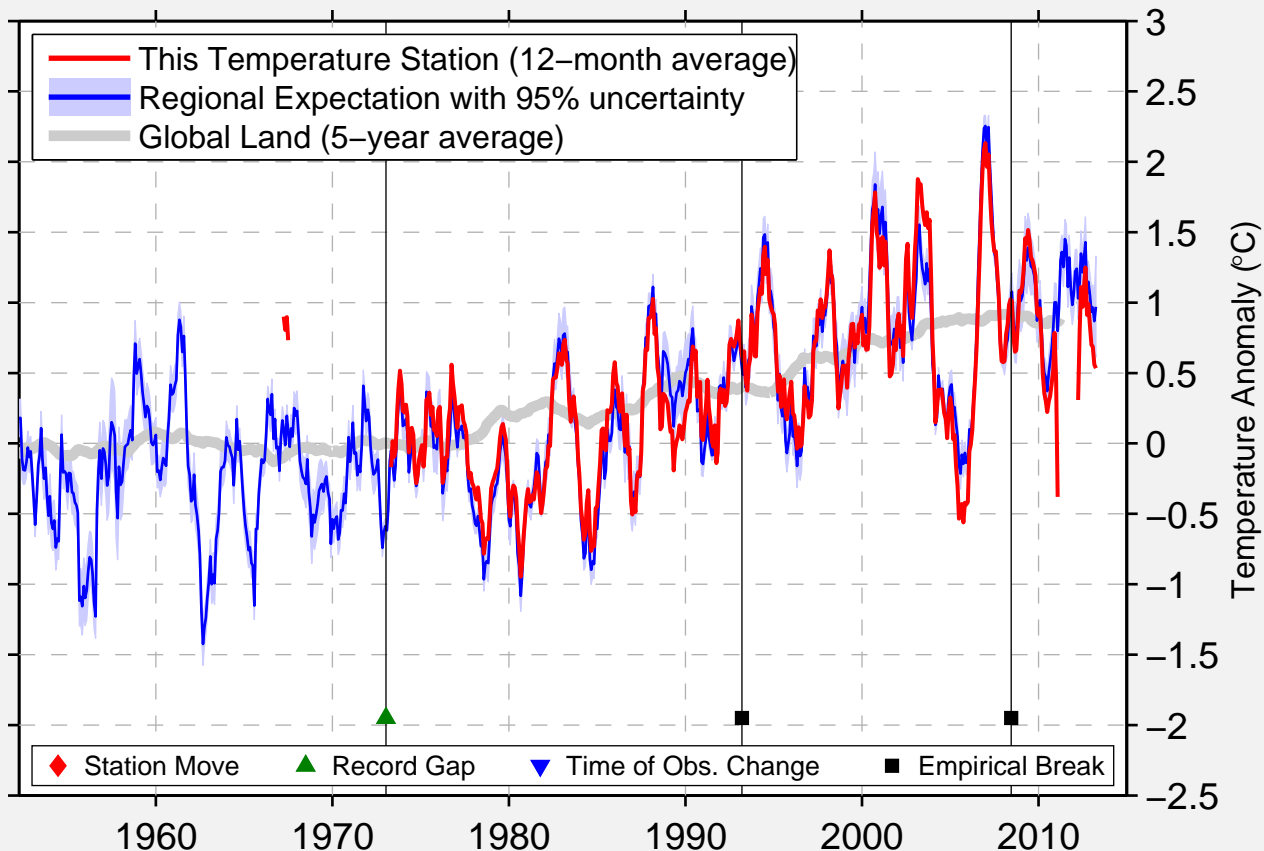

TREVISO/S. ANGELO

45.650 N, 12.183 E (Italy)

Data Quality Controlled and Aligned at Breakpoints

Berkeley Earth