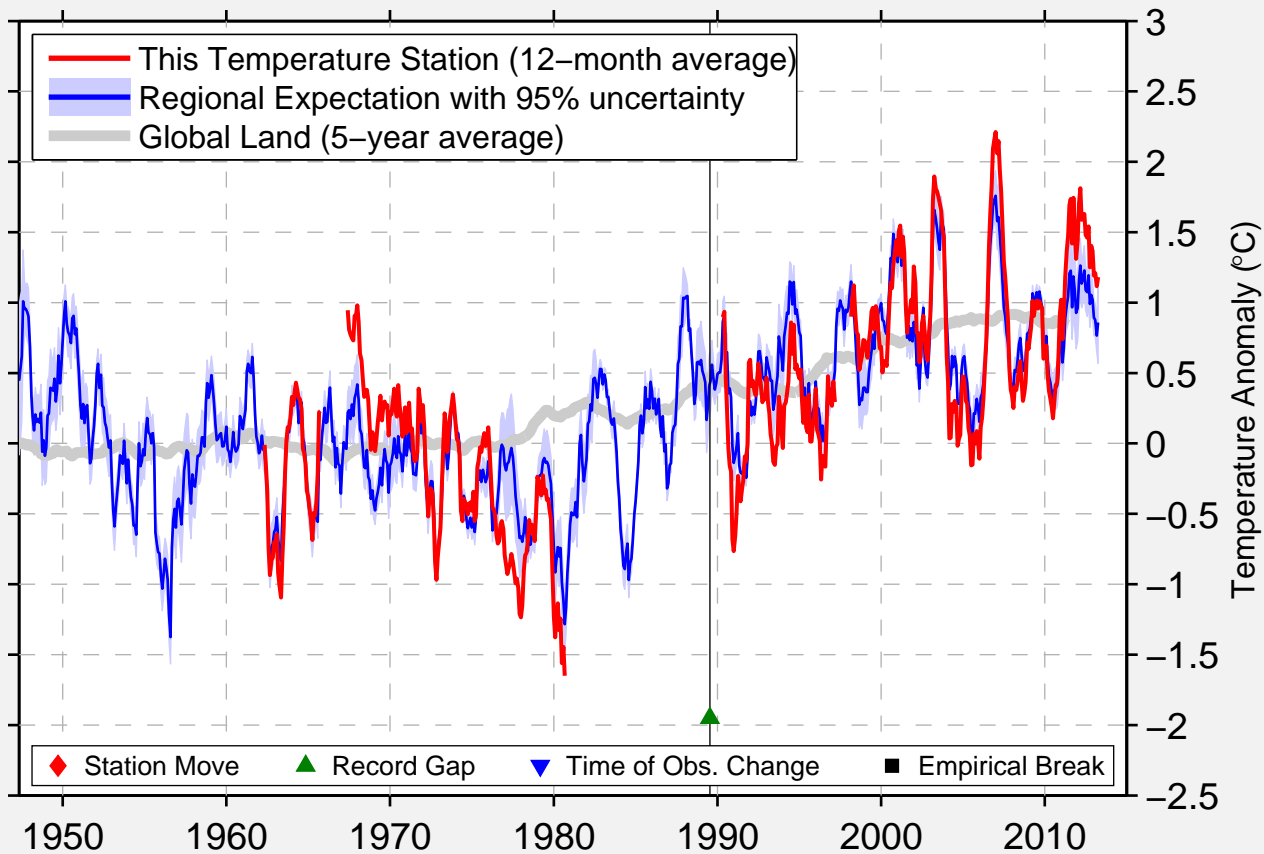

# MONTE ARGENTARIO

42.385 N, 11.168 E (Italy)

Data Quality Controlled and Aligned at Breakpoints

Berkeley Earth