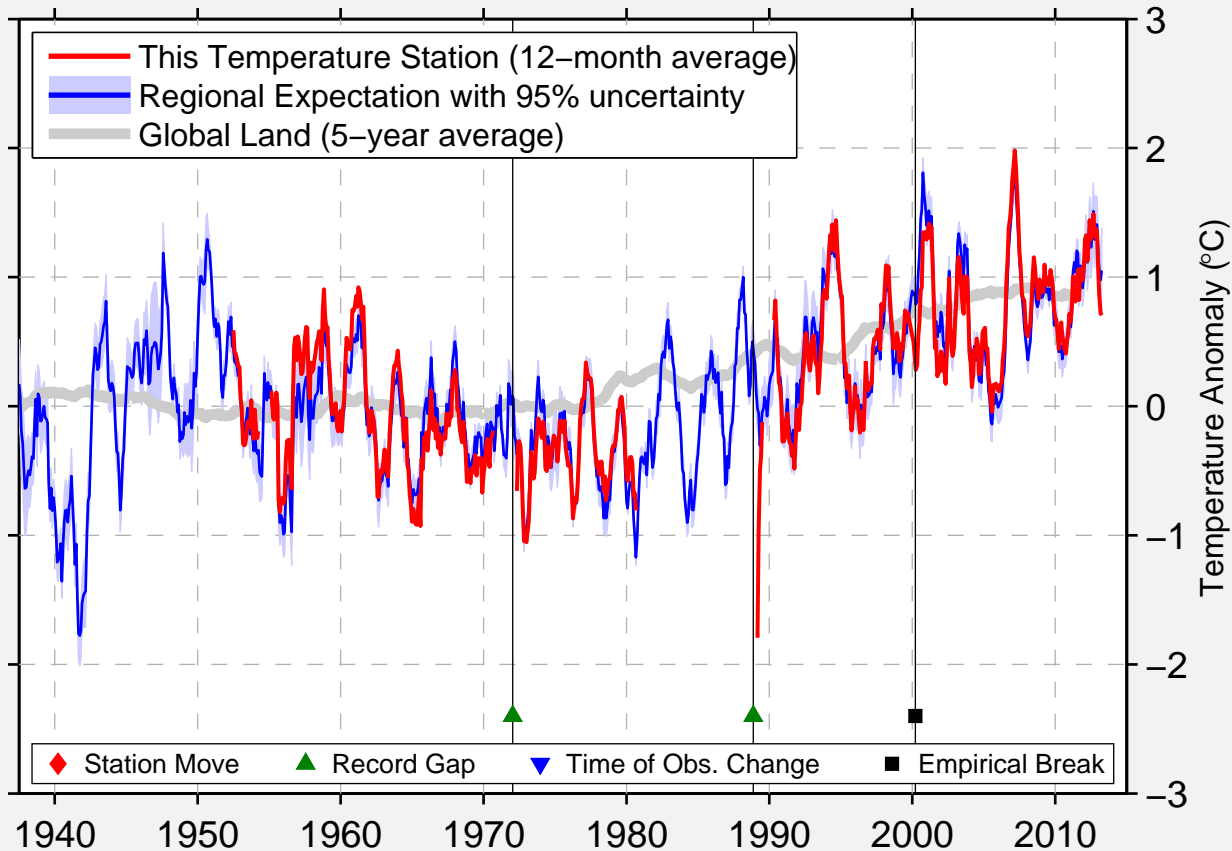

TERMOLI

42.004 N, 14.996 E (Italy)

Data Quality Controlled and Aligned at Breakpoints

Berkeley Earth