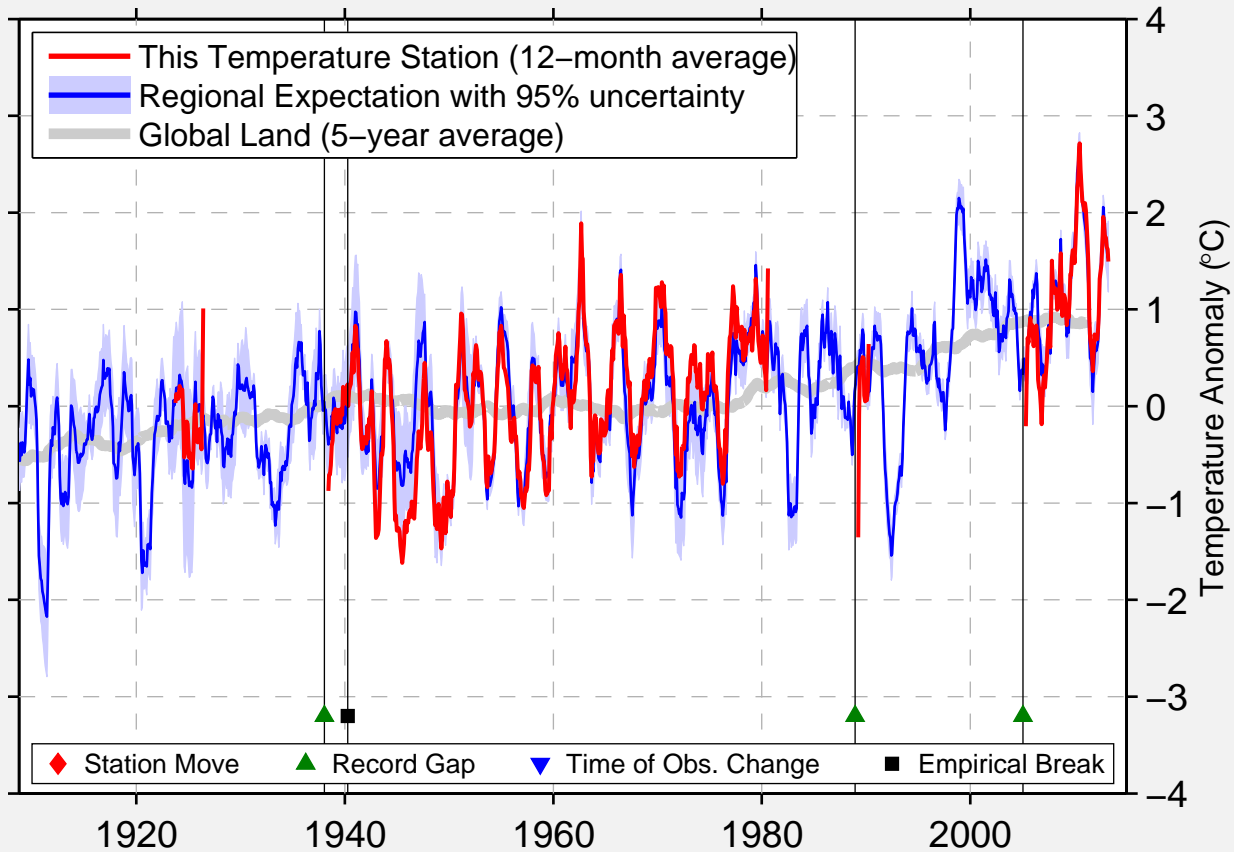

# KIRKUK

35.468 N, 44.375 E (Iraq)

Data Quality Controlled and Aligned at Breakpoints

Berkeley Earth