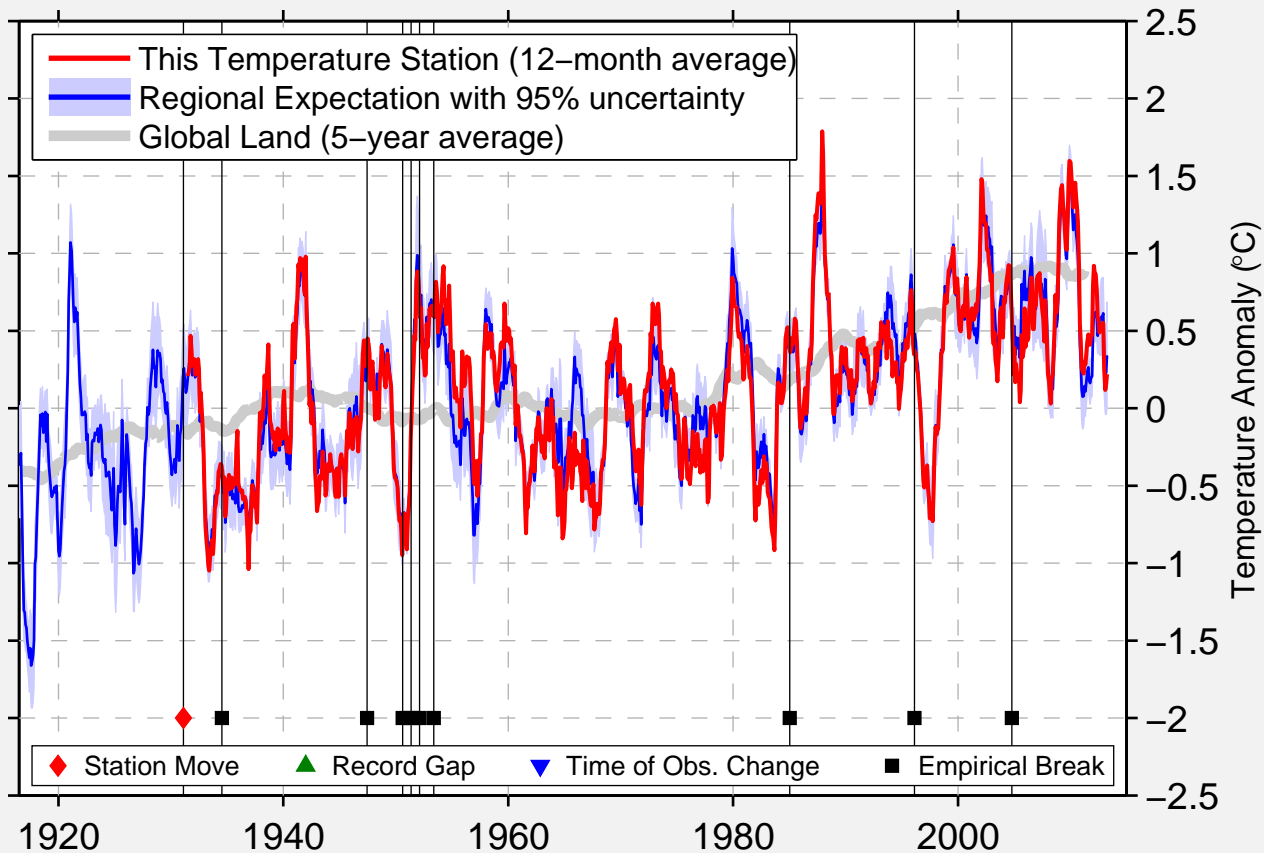

NEW DELHI/SAFDARJUNG

28.666 N, 77.275 E (India)

Data Quality Controlled and Aligned at Breakpoints

Berkeley Earth