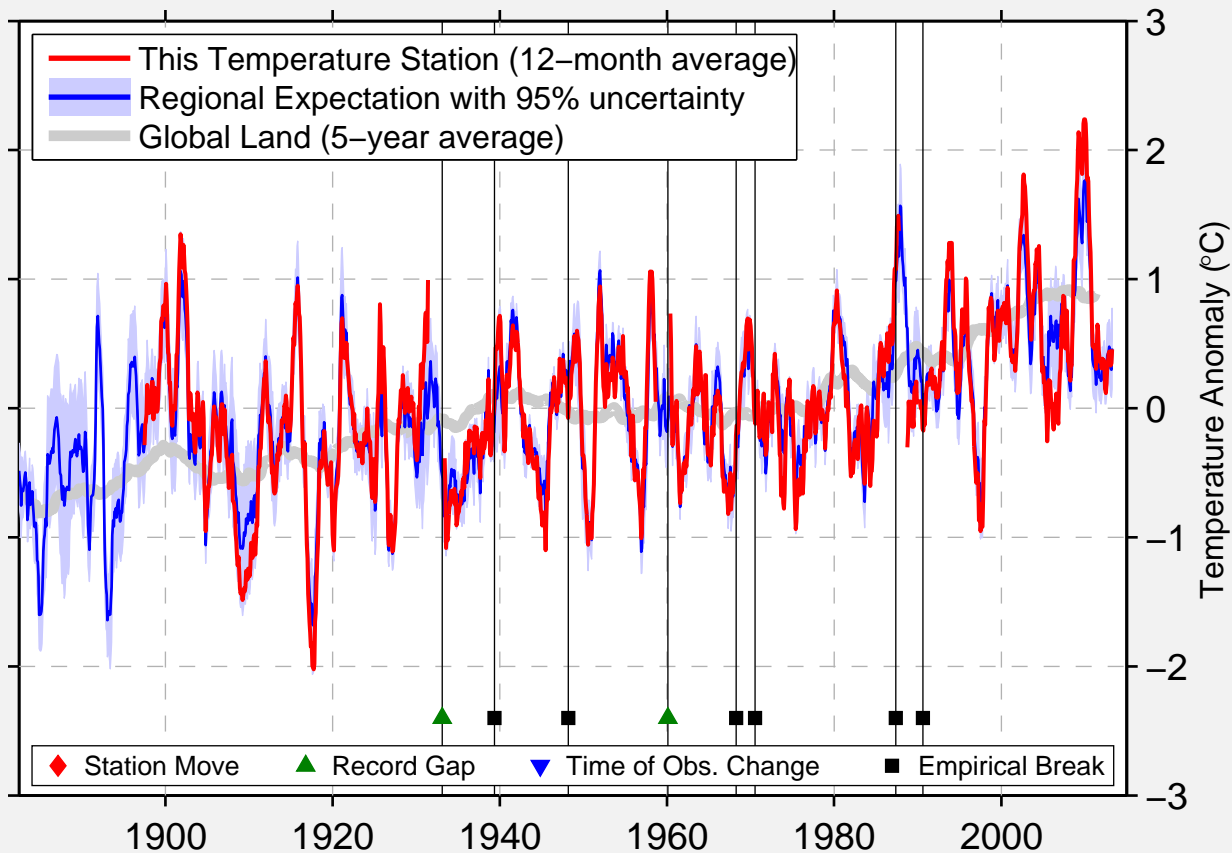

# JODHPUR

26.283 N, 73.035 E (India)

Data Quality Controlled and Aligned at Breakpoints

Berkeley Earth