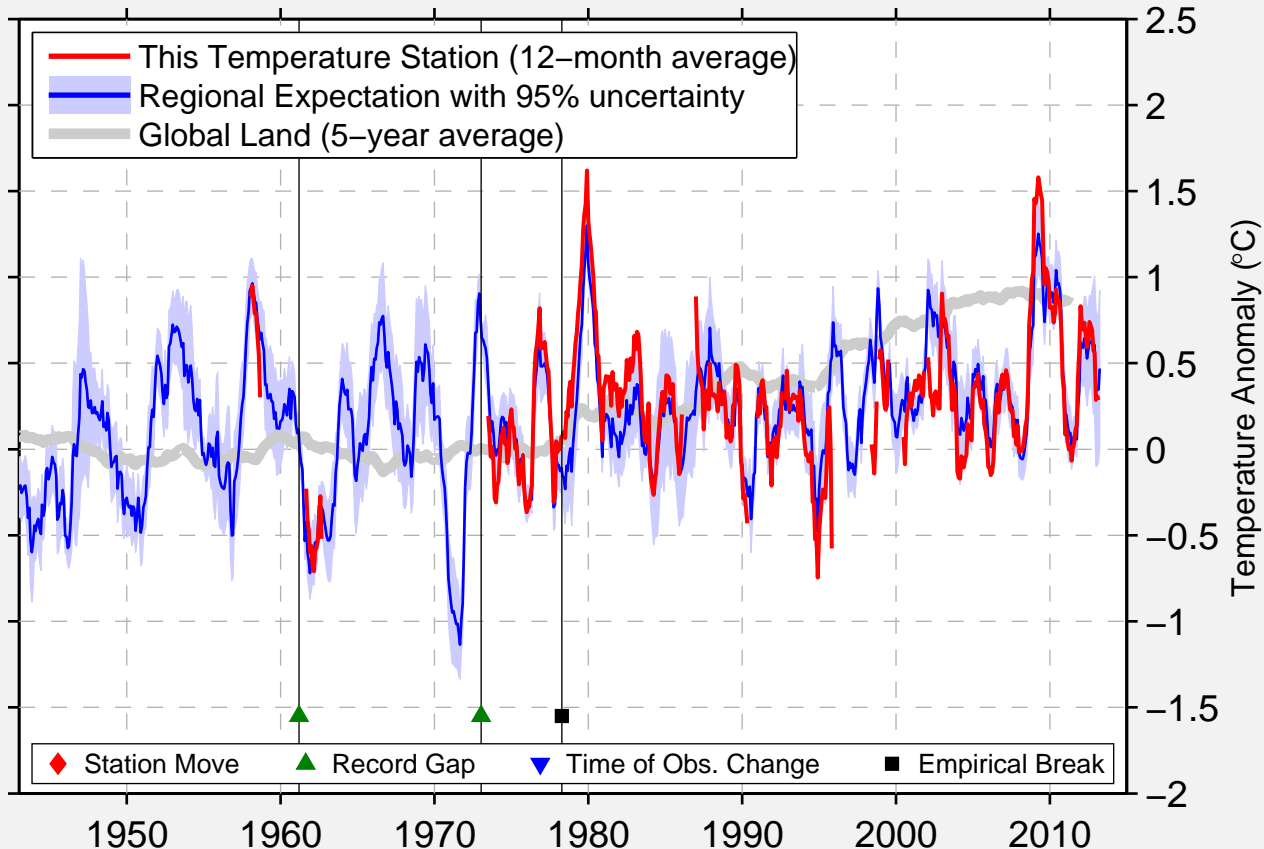

PBO RAIPUR

21.225 N, 81.659 E (India)

Data Quality Controlled and Aligned at Breakpoints

Berkeley Earth