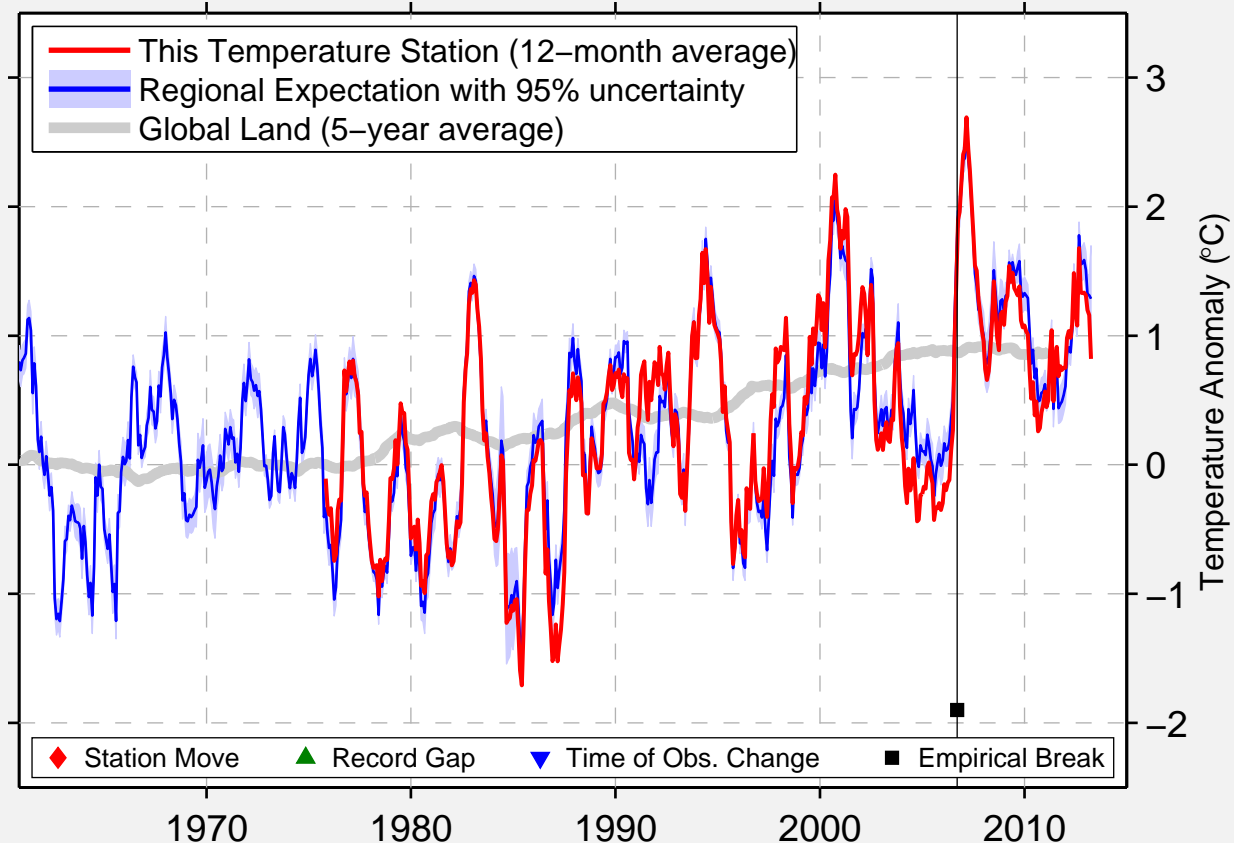

NYIREGYHAZA/NAPKOR

47.967 N, 21.883 E (Hungary)

◆ Station Move ▲ Record Gap ▼ Time of Obs. Change ■ Empirical Break

1970

1980

1990

2000

2010