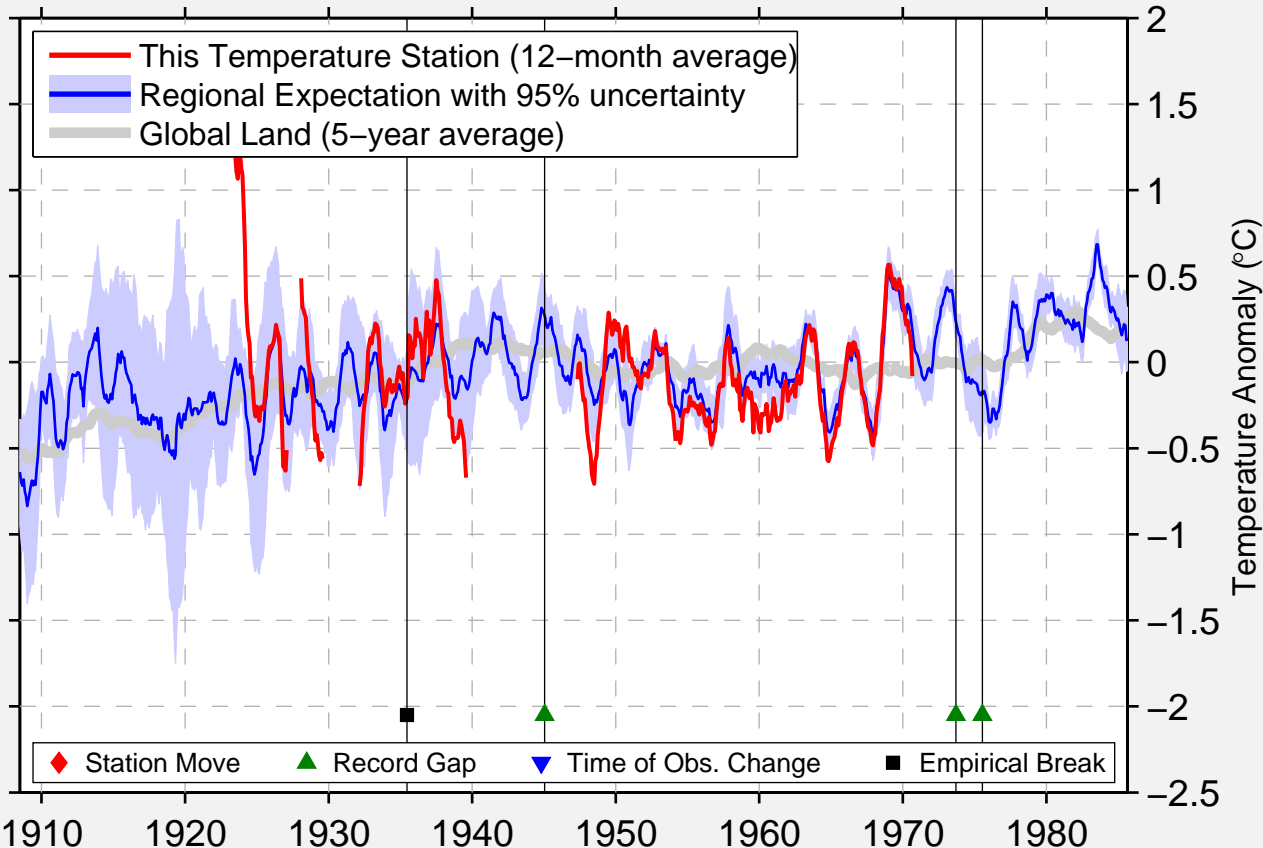

# BOKE GUIN BOKE

10.929 N, 14.283 W (Guinea)

Data Quality Controlled and Aligned at Breakpoints

Berkeley Earth