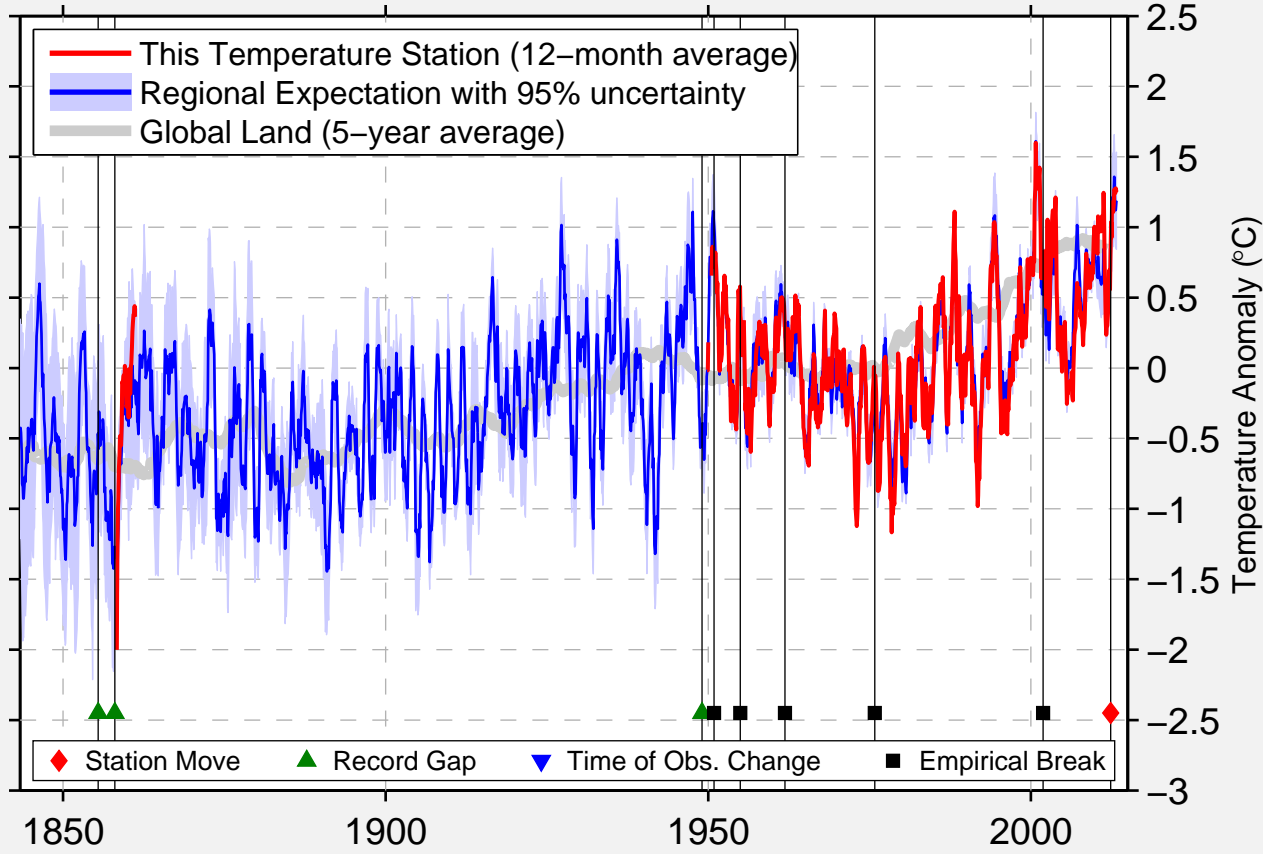

KERKYRA (AIRPORT)

39.491 N, 19.731 E (Greece)

Data Quality Controlled and Aligned at Breakpoints

Berkeley Earth