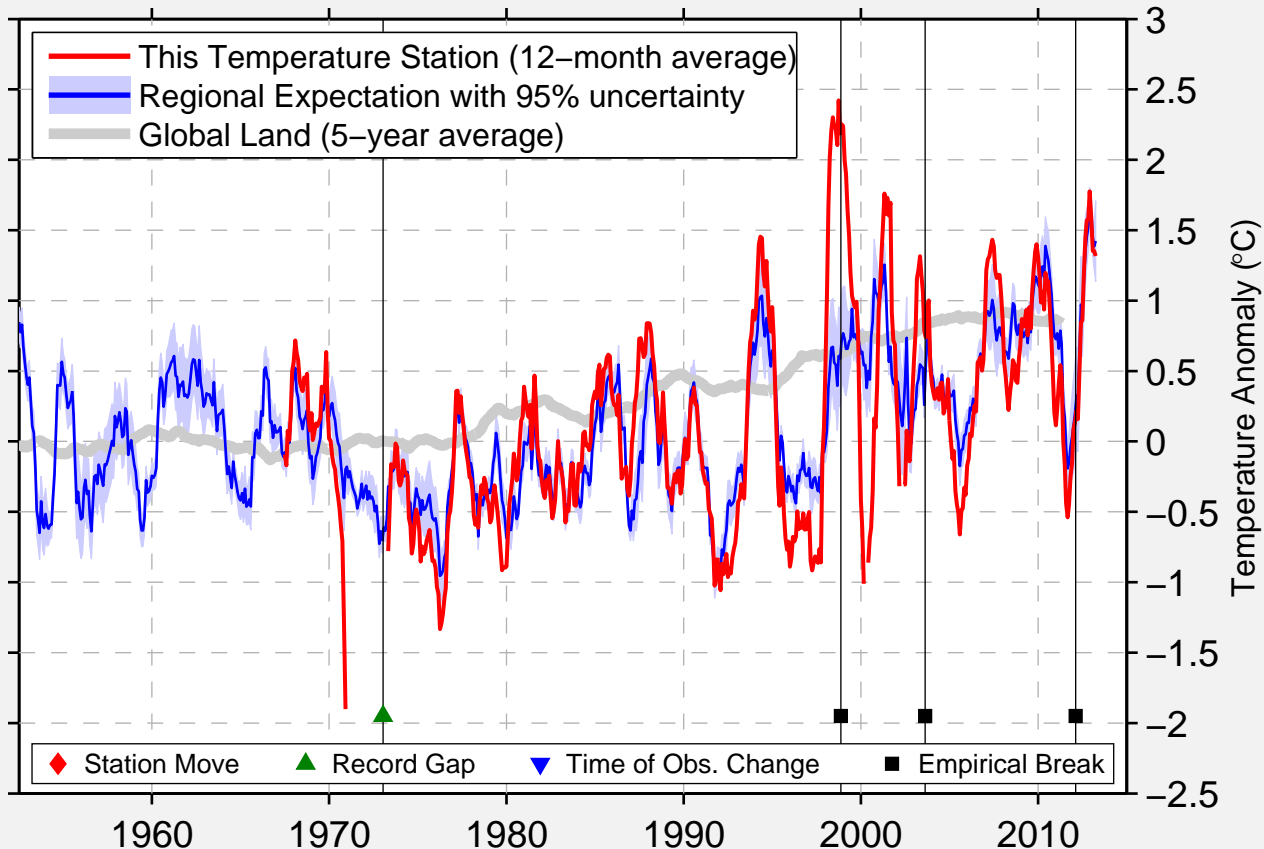

# TRIPOLIS (AIRPORT)

37.533 N, 22.400 E (Greece)

Data Quality Controlled and Aligned at Breakpoints

Berkeley Earth