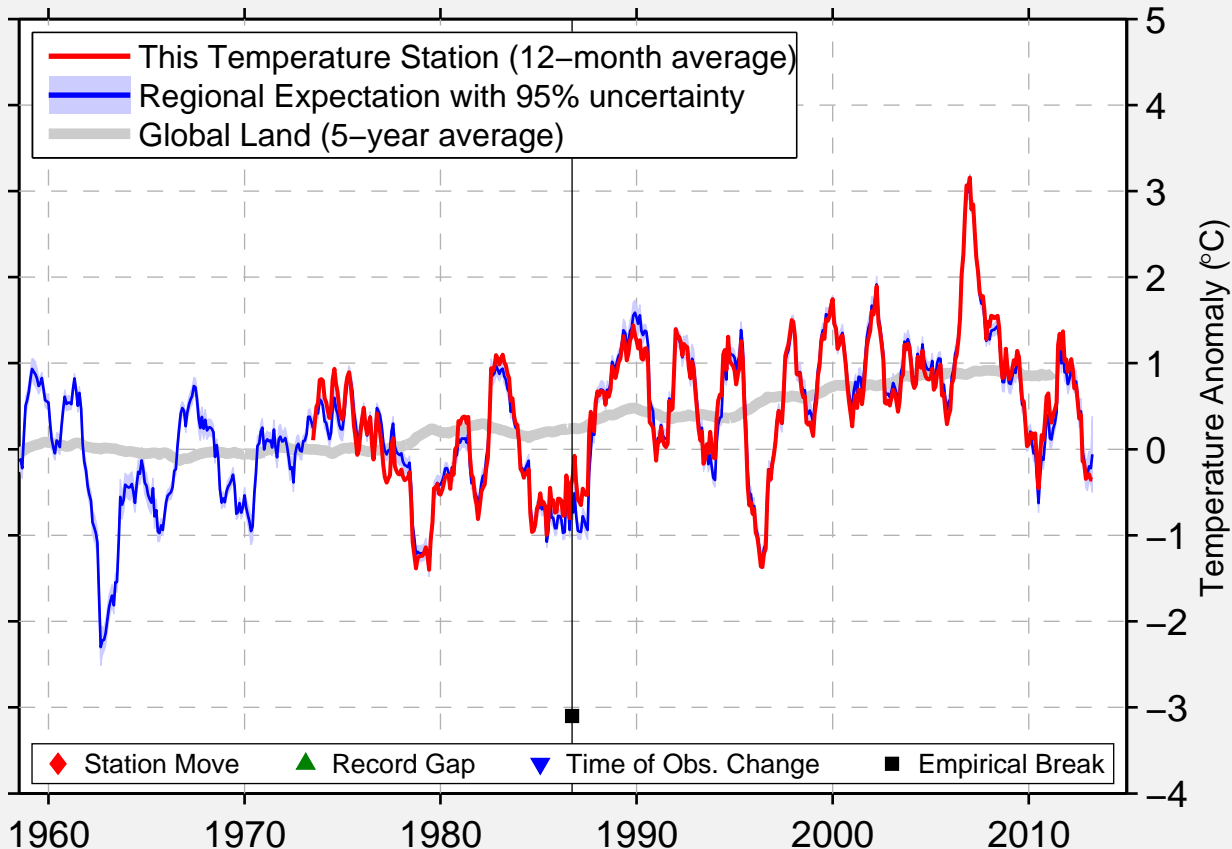

# WITTMUNDHAVEN

53.550 N, 7.667 E (Germany)

Data Quality Controlled and Aligned at Breakpoints

Berkeley Earth