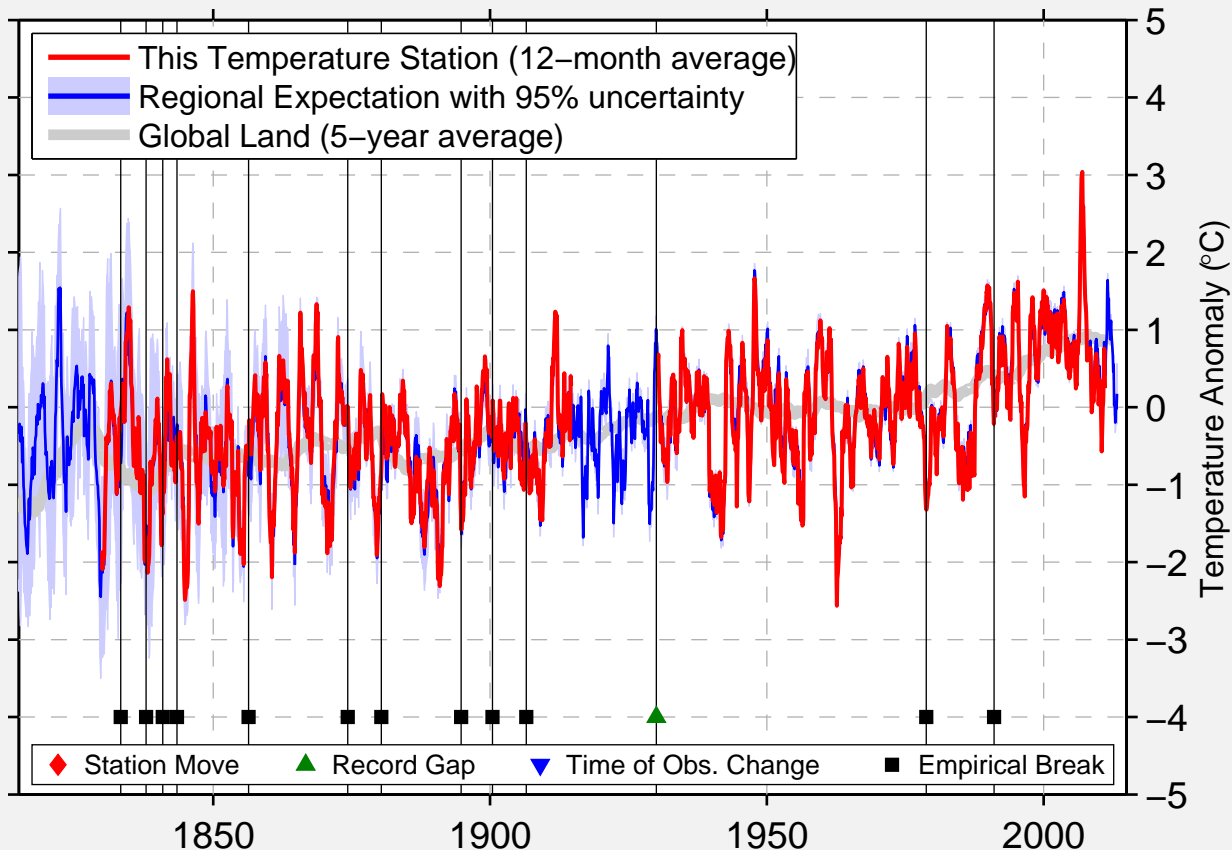

# AACHEN

50.783 N, 6.098 E (Germany)

Data Quality Controlled and Aligned at Breakpoints

Berkeley Earth