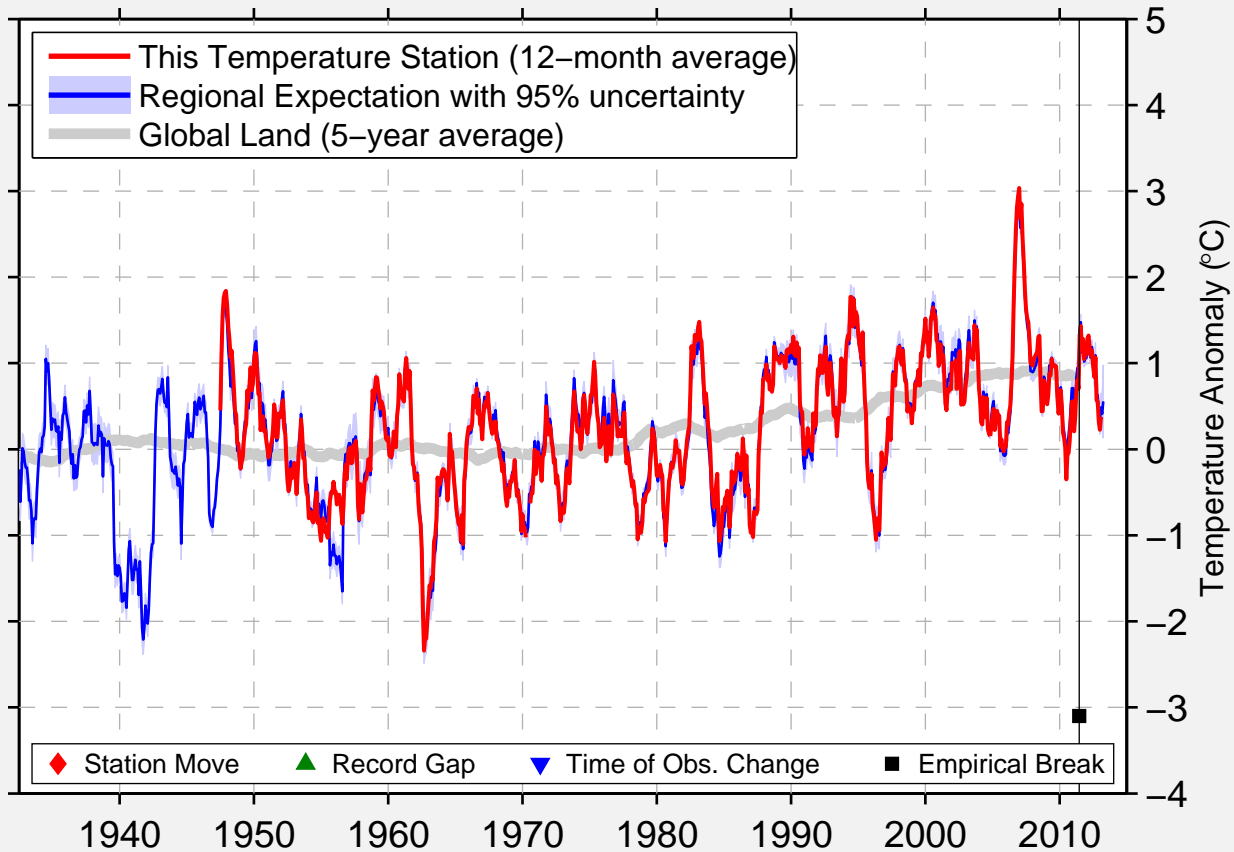

WEIDEN (MIL/MET)

49.667 N, 12.184 E (Germany)

Data Quality Controlled and Aligned at Breakpoints

Berkeley Earth