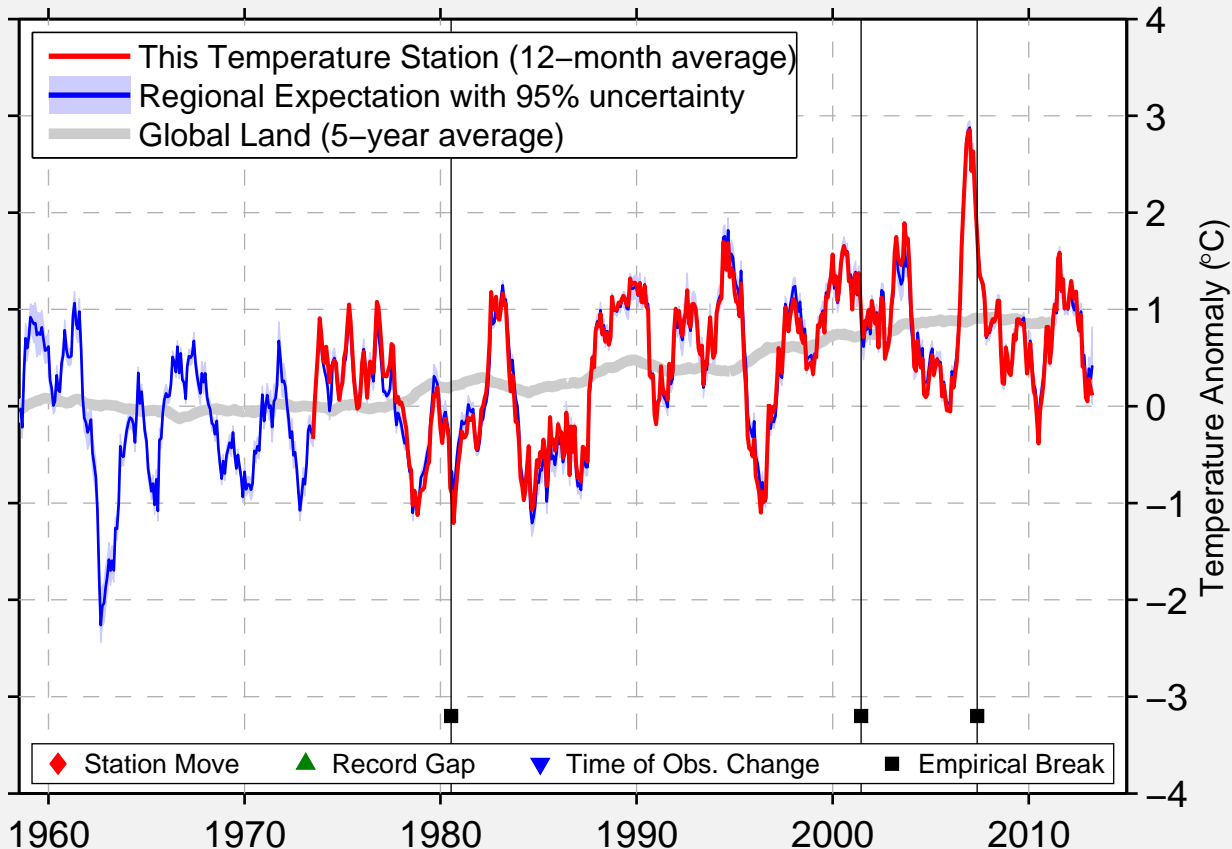

NIEDERSTETTEN

49.391 N, 9.966 E (Germany)

Data Quality Controlled and Aligned at Breakpoints

Berkeley Earth