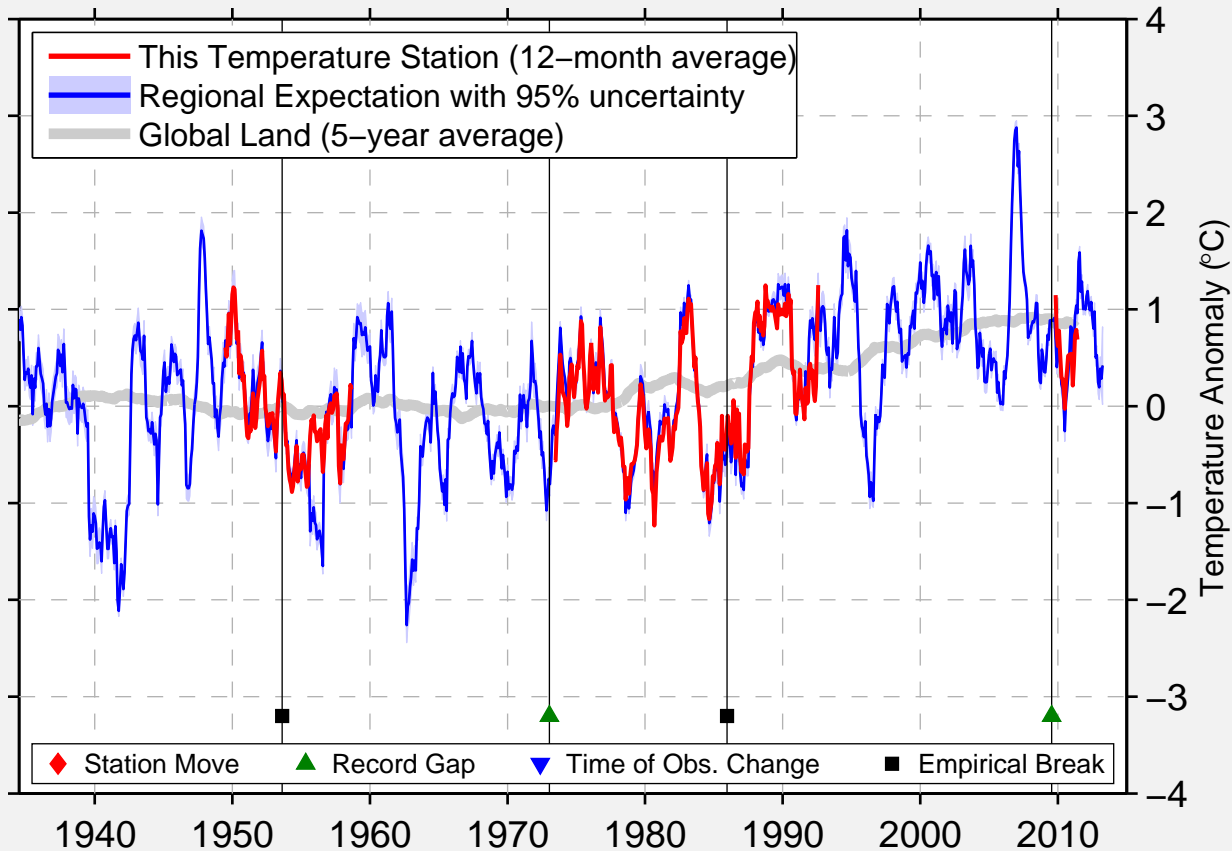

ULM (MIL/MET)

48.384 N, 9.952 E (Germany)

Data Quality Controlled and Aligned at Breakpoints

Berkeley Earth