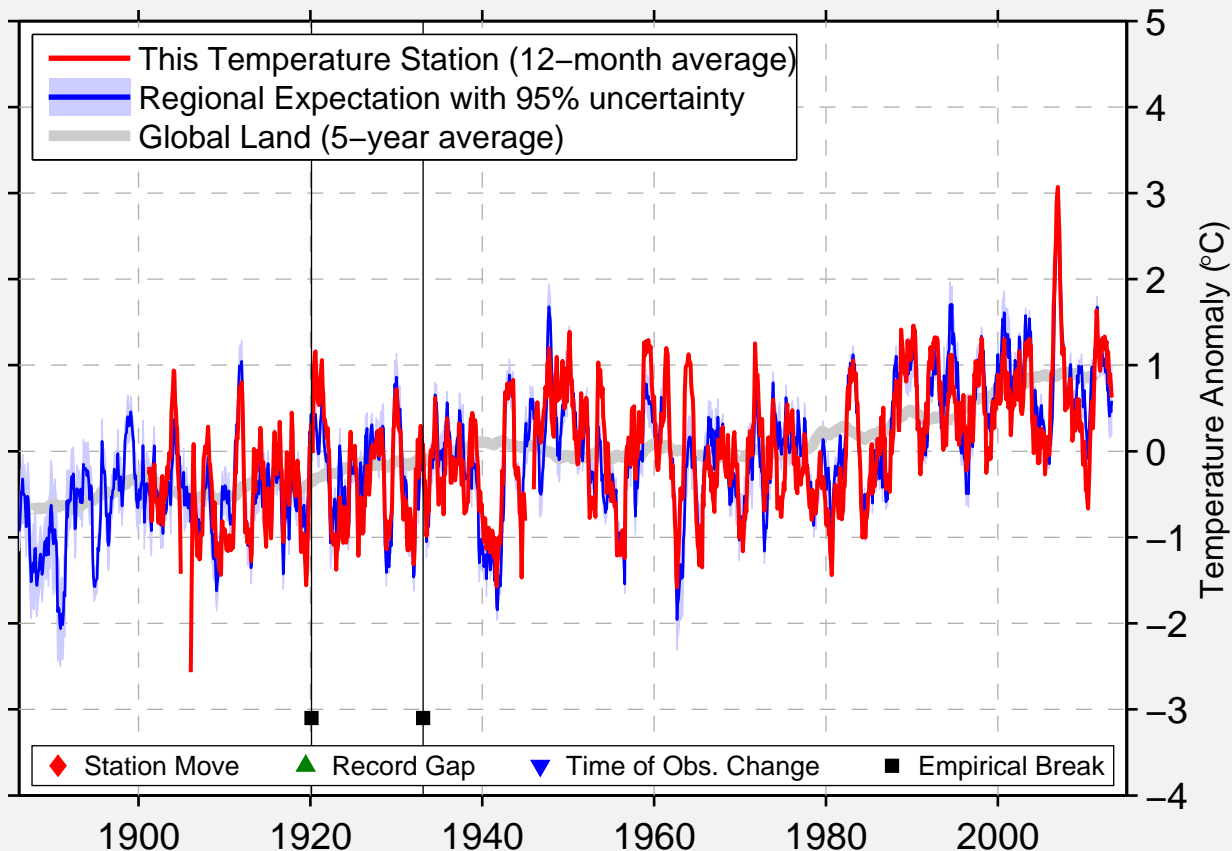

ZUGSPITZE GERMANY FED.REP.OF

47.419 N, 10.985 E (Germany)

Data Quality Controlled and Aligned at Breakpoints

Berkeley Earth