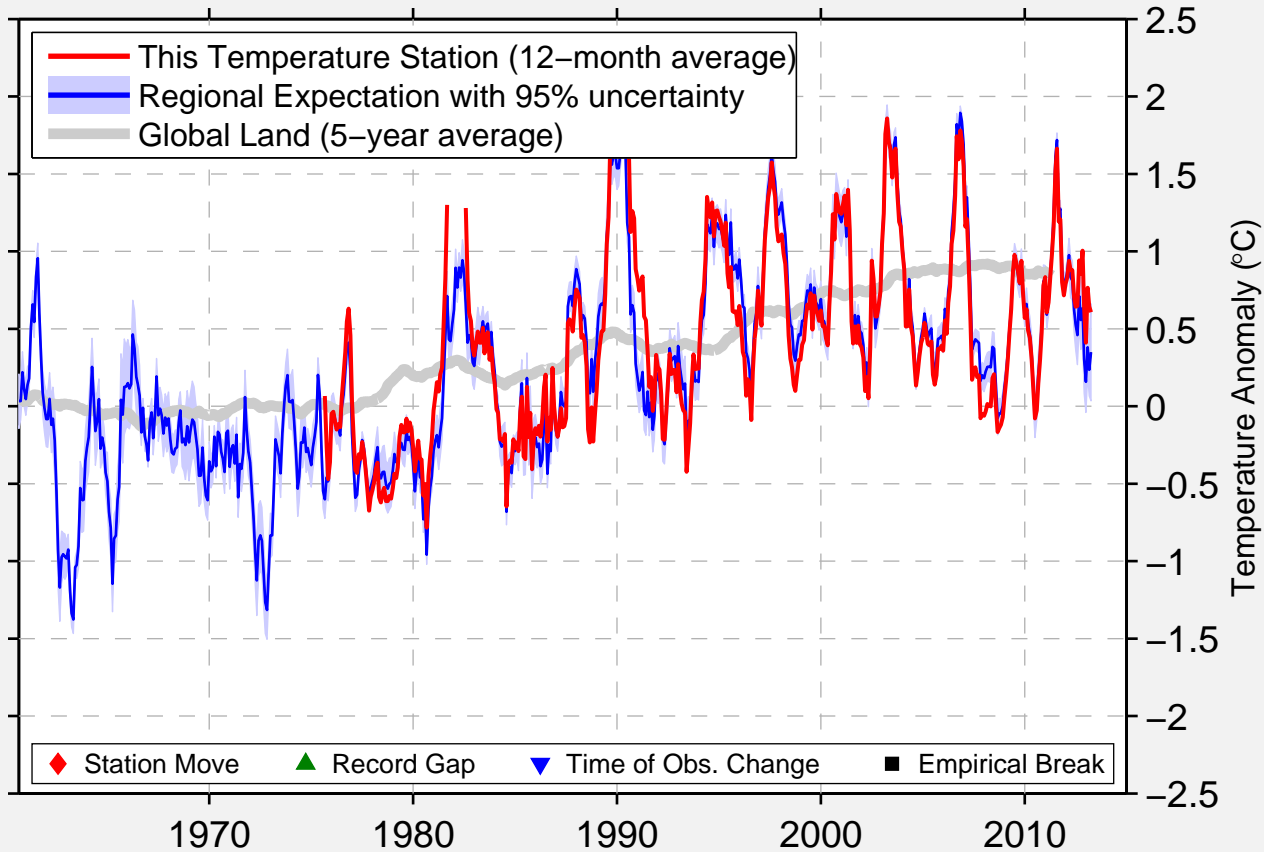

# MONT DE MARSAN

43.914 N, 0.500 W (France)

Data Quality Controlled and Aligned at Breakpoints

Berkeley Earth