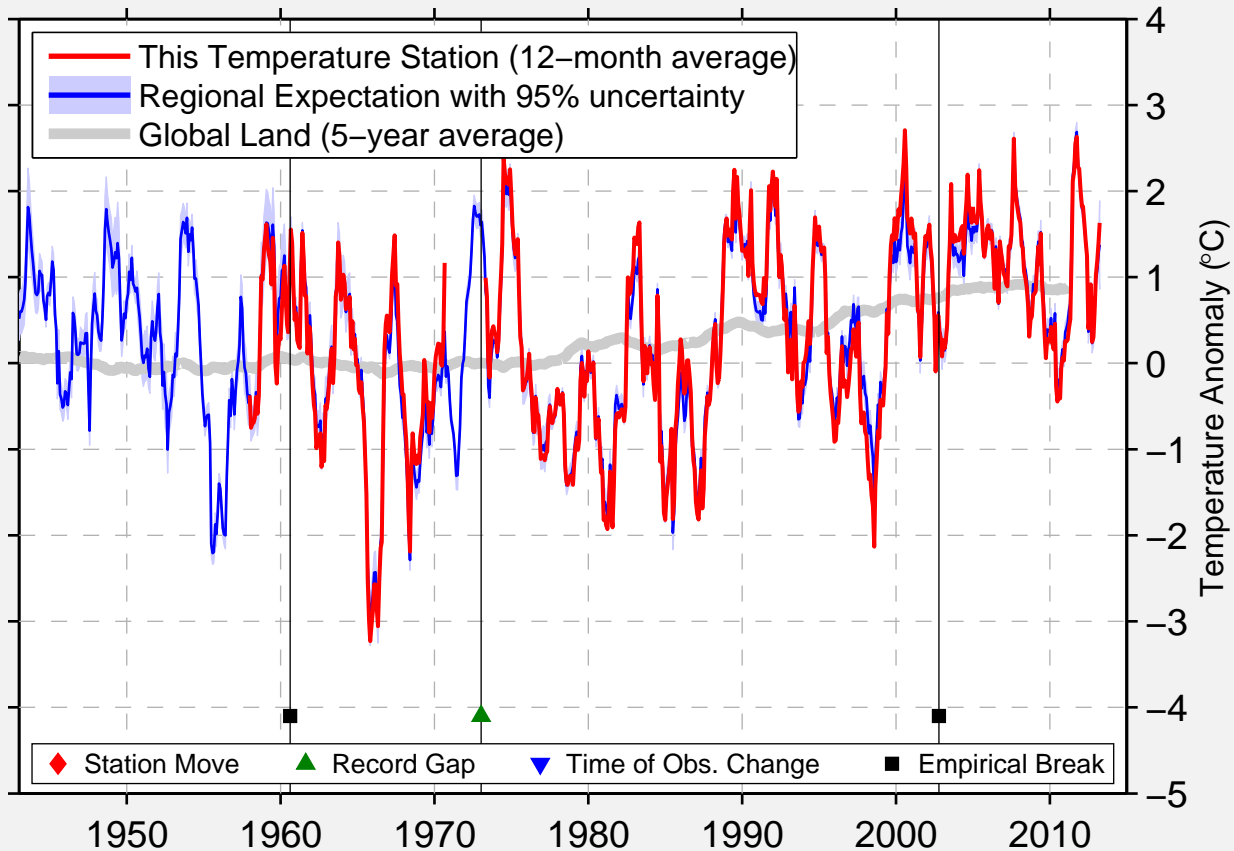

INARI IVALO AIRPORT

68.617 N, 27.417 E (Finland)

Data Quality Controlled and Aligned at Breakpoints

Berkeley Earth