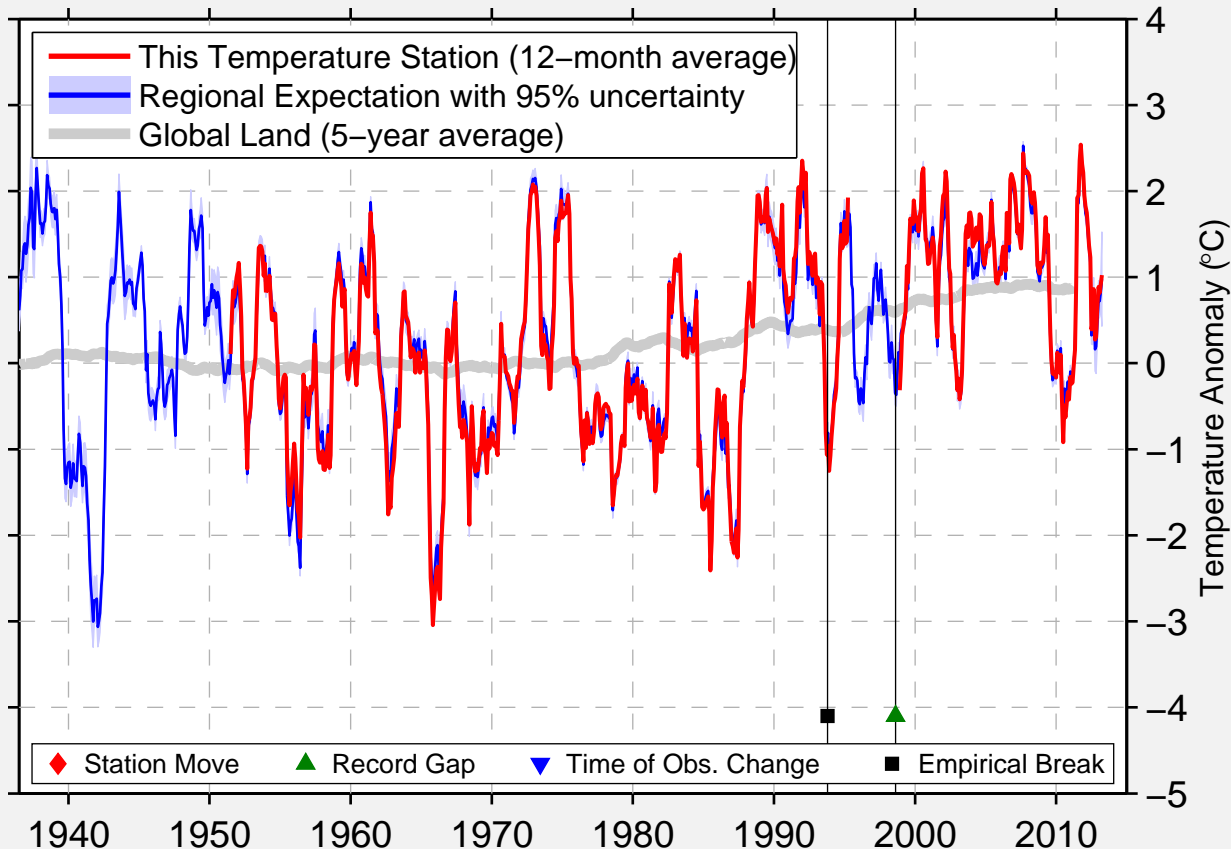

VAASA AIRPORT

63.050 N, 21.767 E (Finland)

Data Quality Controlled and Aligned at Breakpoints

Berkeley Earth