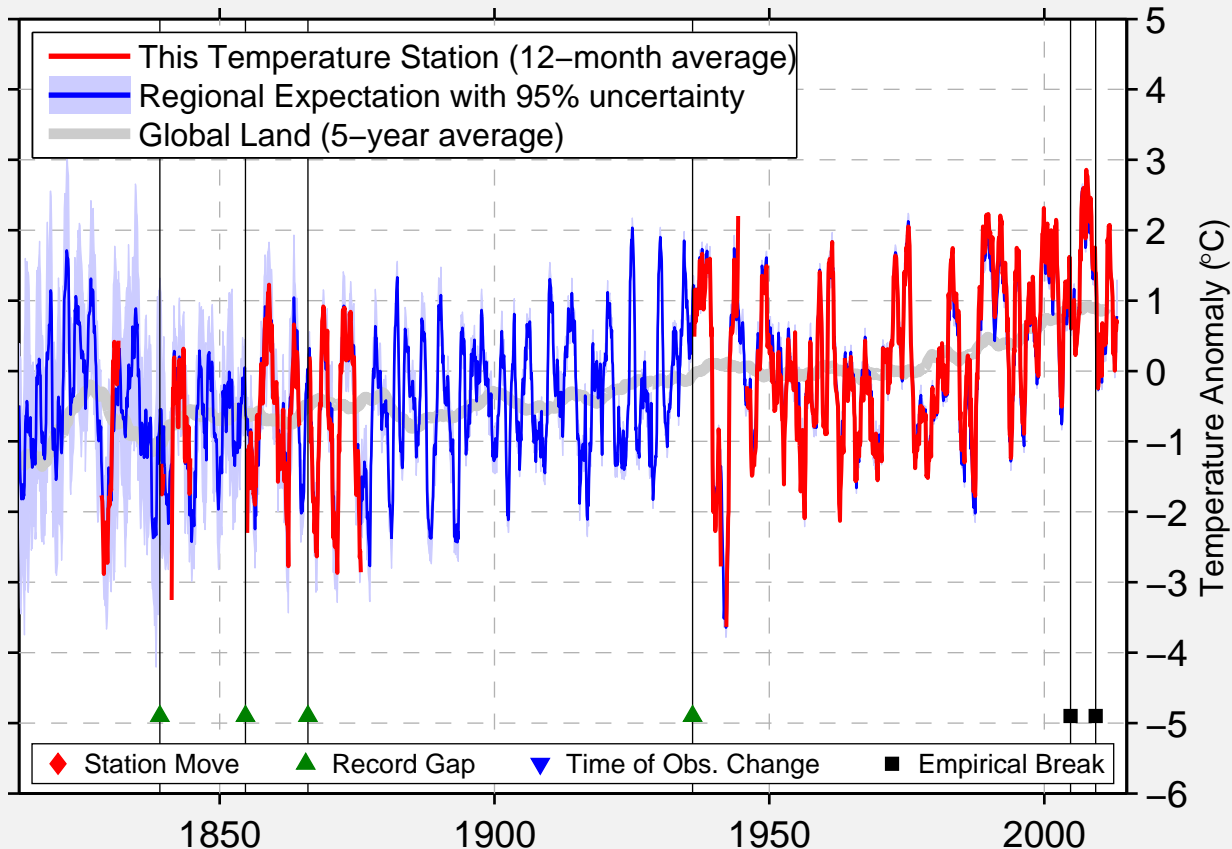

DORPAT USSR
58.392 N, 24.487 E (Estonia)

Data Quality Controlled and Aligned at Breakpoints

Berkeley Earth