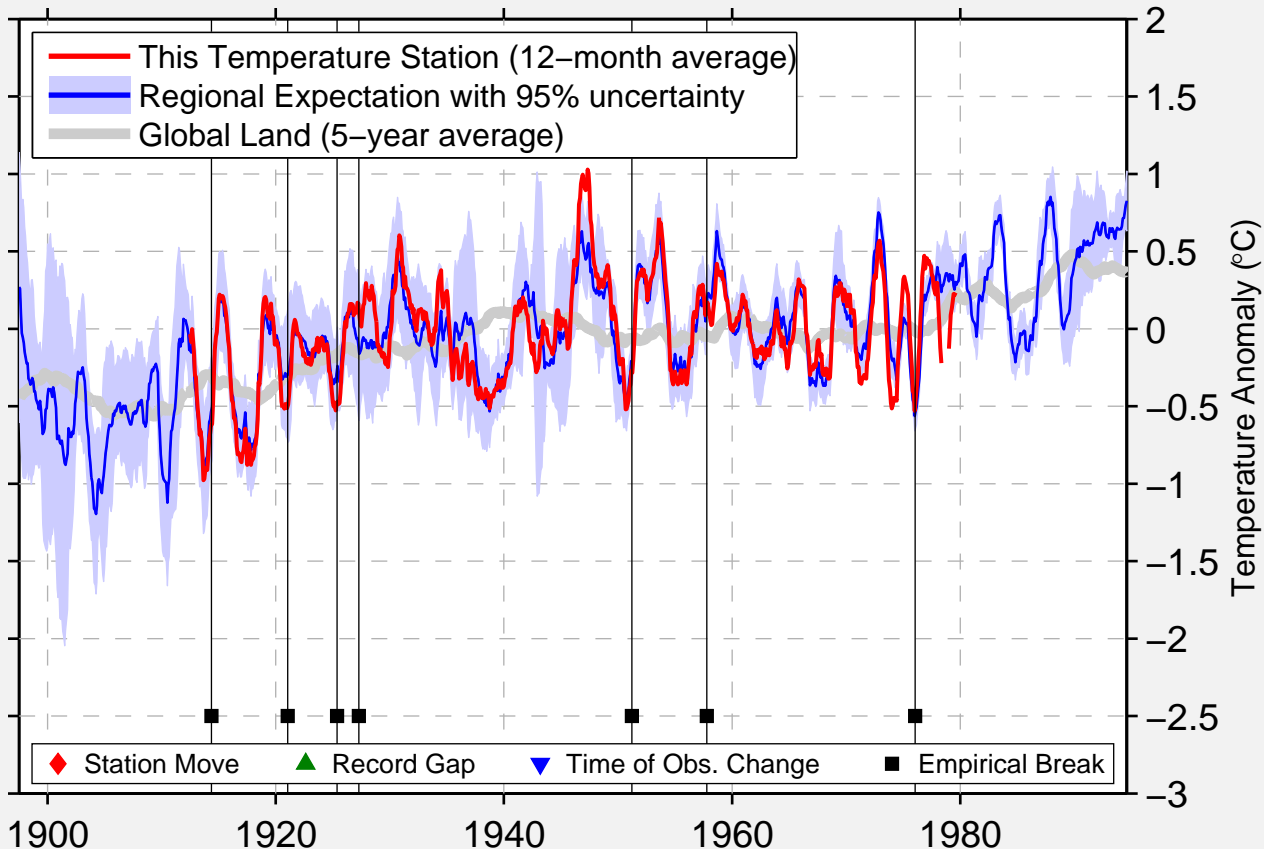

# SAN SALVADOR

13.717 N, 89.200 W (El Salvador)

Data Quality Controlled and Aligned at Breakpoints

Berkeley Earth