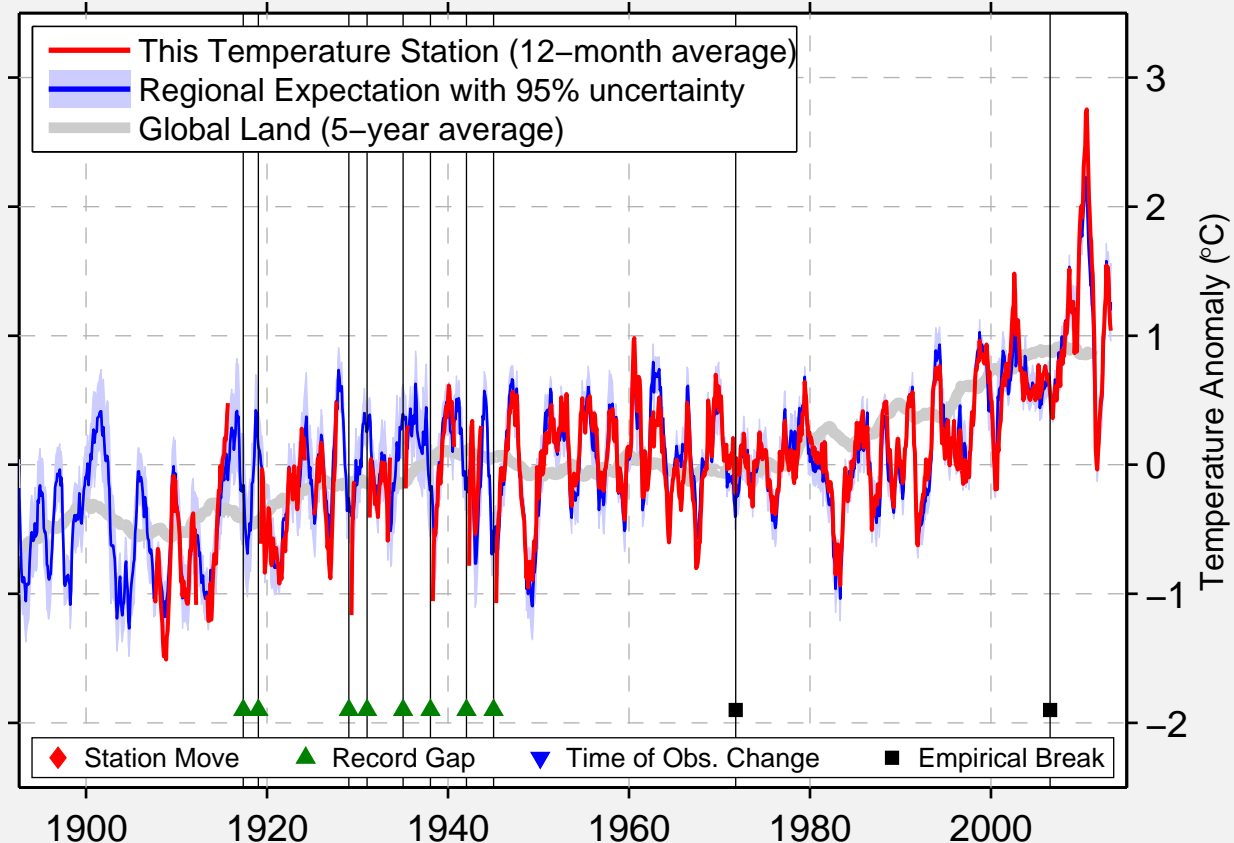

EL MINYA EGYPT EL M

28.979 N, 31.034 E (Egypt)

Data Quality Controlled and Aligned at Breakpoints

Berkeley Earth