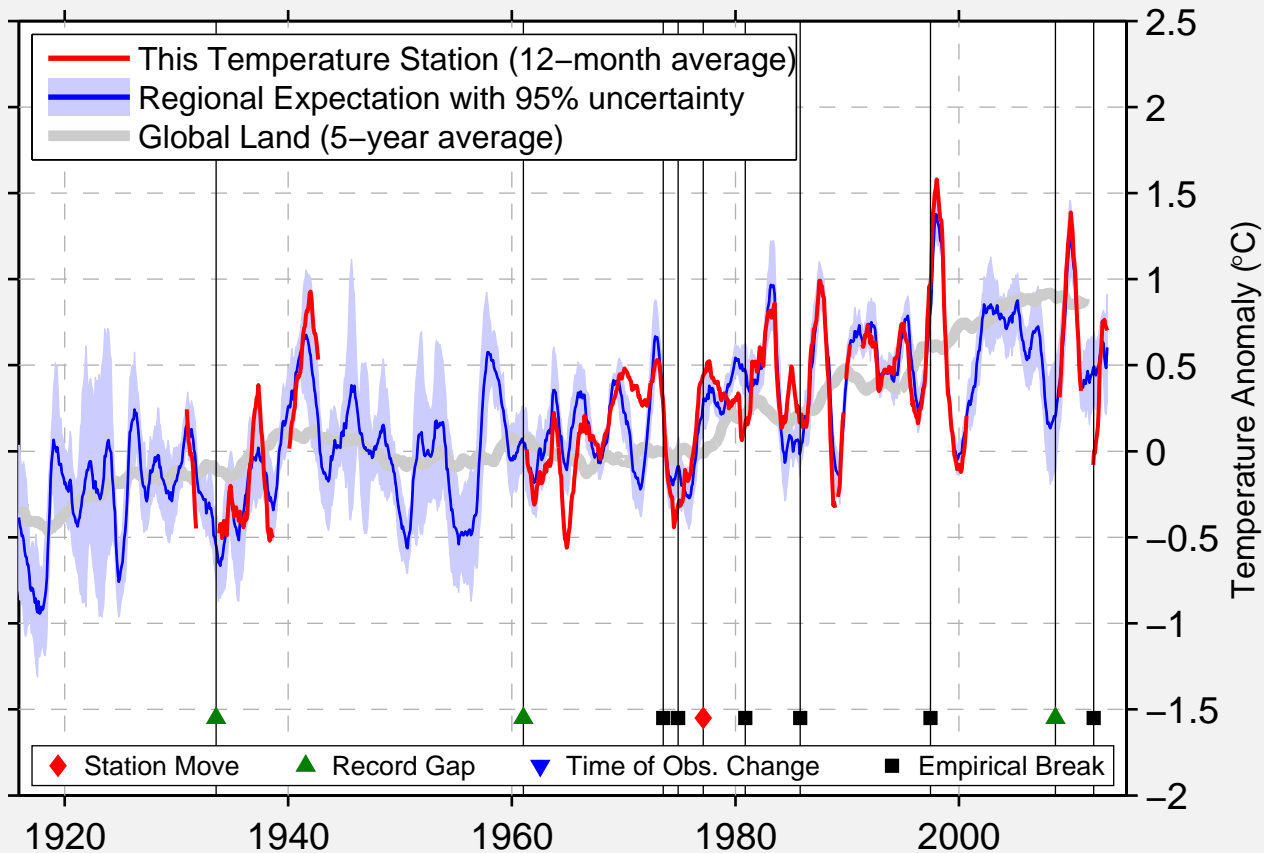

IZOBAMBA-SANTA CATALINA

0.491 S, 78.561 W (Ecuador)

Data Quality Controlled and Aligned at Breakpoints

Berkeley Earth